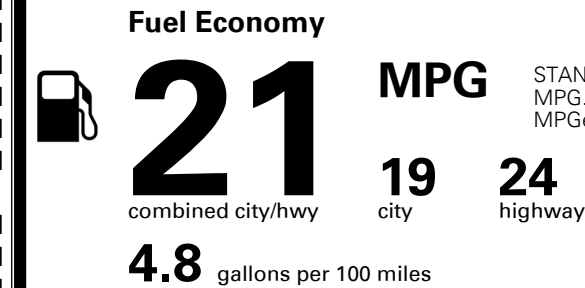

\$210.00
 \$60.00

MSRP INCLUDING OPTIONS

\$ 41,250.00

INLAND FREIGHT AND HANDLING

\$ 1,095.00

TOTAL MANUFACTURER'S SUGGESTED RETAIL PRICE ►

\$ 42,345.00

EPA DOT Fuel Economy and Environment

Gasoline Vehicle

You spend
\$2,250
 more in fuel costs
 over 5 years
 compared to the
 average new vehicle.

Annual fuel cost
\$1,950

Actual results will vary for many reasons, including driving conditions and how you drive and maintain your vehicle. The average new vehicle gets 27 MPG and costs \$7,500 to fuel over 5 years. Cost estimates are based on 15,000 miles per year at \$ 2.70 per gallon. MPGe is miles per gasoline gallon equivalent. Vehicle emissions are a significant cause of climate change and smog.