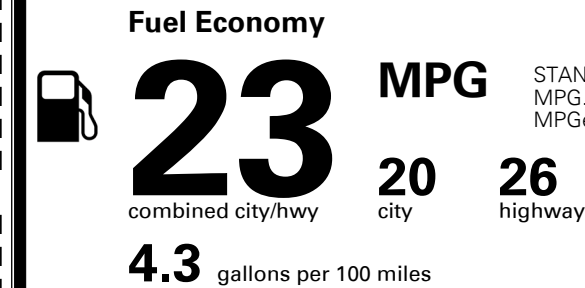

INLAND FREIGHT AND HANDLING

\$ 1,170.00

TOTAL MANUFACTURER'S SUGGESTED RETAIL PRICE ▶

\$ 40,560.00

TOTAL ADDITIONAL WEIGHT: 11.3

#1 MASS MARKET BRAND IN
 J.D. POWER INITIAL QUALITY,
 5 YEARS IN A ROW.

GIVE IT EVERYTHING

For J.D. Power 2019 award information, go to jdpower.com/awards for more details.

EPA DOT Fuel Economy and Environment

Gasoline Vehicle

STANDARD SUVs range from 13 to 93 MPG. The best vehicle rates 136 MPGe.