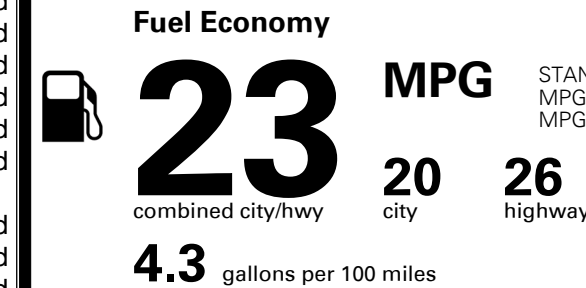

TOTAL MANUFACTURER'S SUGGESTED RETAIL PRICE ▶

\$ 40,165.00

TOTAL ADDITIONAL WEIGHT: 11.3

#1 MASS MARKET BRAND IN
 J.D. POWER INITIAL QUALITY,
 5 YEARS IN A ROW.

GIVE IT EVERYTHING **KIA**

For J.D. Power 2019 award information, go to jdpower.com/awards for more details.

EPA DOT Fuel Economy and Environment

Gasoline Vehicle

STANDARD SUVs range from 13 to 93 MPG. The best vehicle rates 136 MPGe.

You spend
\$1,250

more in fuel costs
 over 5 years
 compared to the
 average new vehicle.

Annual fuel cost
\$1,750

Fuel Economy & Greenhouse Gas Rating (tailpipe only)

Smog Rating (tailpipe only)

This vehicle emits 395 grams CO₂ per mile. The best emits 0 grams per mile (tailpipe only). Producing and distributing fuel also create emissions; learn more at fuel economy.gov.