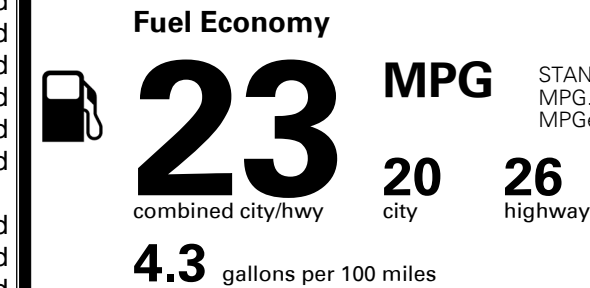

\$ 39,630.00

INLAND FREIGHT AND HANDLING

\$ 1,095.00

TOTAL MANUFACTURER'S SUGGESTED RETAIL PRICE ▶

\$ 40,725.00

TOTAL ADDITIONAL WEIGHT: 71.1

#1 MASS MARKET BRAND IN
 J.D. POWER INITIAL QUALITY,
 5 YEARS IN A ROW.

GIVE IT EVERYTHING

For J.D. Power 2019 award information, go to jdpower.com/awards for more details.

EPA DOT Fuel Economy and Environment

Gasoline Vehicle

STANDARD SUVs range from 13 to 93 MPG. The best vehicle rates 136 MPGe.