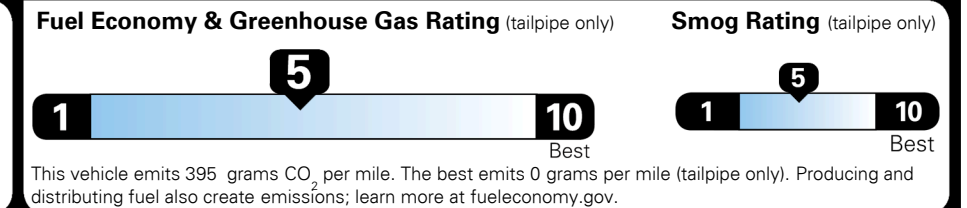

Actual results will vary for many reasons, including driving conditions and how you drive and maintain your vehicle. The average new vehicle gets 27 MPG and costs $7,500 to fuel over 5 years. Cost estimates are based on 15,000 miles per year at $ 2.70 per gallon. MPGe is miles per gasoline gallon equivalent. Vehicle emissions are a significant cause of climate change and smog.

fuel economy.gov

Calculate personalized estimates and compare vehicles

GOVERNMENT 5-STAR SAFETY RATINGS

Overall Vehicle Score ★ ★ ★ ★ ★

Based on the combined rating of frontal, side and rollover.
Should ONLY be compared to other vehicles of similar size and weight.

Frontal Driver ★ ★ ★ ★ ★
Crash Passenger ★ ★ ★ ★ ★

Based on the risk of injury in a frontal impact.
Should ONLY be compared to other vehicles of similar size and weight.

Side Front seat ★ ★ ★ ★ ★
Crash Rear seat ★ ★ ★ ★ ★

Star ratings based on the risk of injury in a side impact.

Rollover ★ ★ ★ ★ ★

Star ratings based on the risk of rollover in a single-vehicle crash.

Star ratings range from 1 to 5 stars (★★★★★) with 5 being the highest.

Source: National Highway Traffic Safety Administration (NHTSA).

www.safercar.gov or 1-888-327-4236

Manufacturer's suggested retail price includes Manufacturer's recommended pre-delivery service. License and title fees, state and local taxes and other dealer installed options and accessories are not included in the manufacturer's suggested retail price.

PARTS CONTENT INFORMATION

FOR VEHICLES IN THIS CAR LINE U.S./CANADIAN PARTS CONTENT: 51 %

MAJOR SOURCES OF FOREIGN PARTS:
KOREA: 49%

NOTE: PARTS CONTENT DOES NOT INCLUDE FINAL ASSEMBLY, DISTRIBUTION, OR OTHER NON-PARTS COSTS.

FOR THIS VEHICLE
FINAL ASSEMBLY POINT:
WEST POINT, GA, USA

COUNTRY OF ORIGIN

ENGINE: KOREA

TRANSMISSION: USA