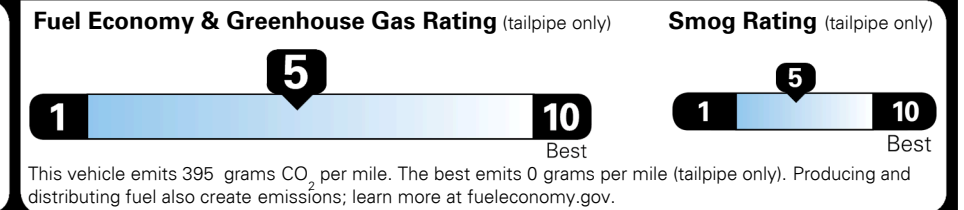

Actual results will vary for many reasons, including driving conditions and how you drive and maintain your vehicle. The average new vehicle gets 27 MPG and costs $7,500 to fuel over 5 years. Cost estimates are based on 15,000 miles per year at $ 2.70 per gallon. MPGe is miles per gasoline gallon equivalent. Vehicle emissions are a significant cause of climate change and smog.

fuel economy.gov

Calculate personalized estimates and compare vehicles

GOVERNMENT 5-STAR SAFETY RATINGS

Overall Vehicle Score ★ ★ ★ ★ ★

Based on the combined rating of frontal, side and rollover. Should ONLY be compared to other vehicles of similar size and weight.

Frontal Crash Driver ★ ★ ★ ★
Passenger ★ ★ ★ ★

Based on the risk of injury in a frontal impact. Should ONLY be compared to other vehicles of similar size and weight.

Side Crash Front seat ★ ★ ★ ★ ★
Rear seat ★ ★ ★ ★ ★

Star ratings based on the risk of injury in a side impact.

Rollover ★ ★ ★ ★

Star ratings based on the risk of rollover in a single-vehicle crash.

Star ratings range from 1 to 5 stars (★★★★★) with 5 being the highest.

Source: National Highway Traffic Safety Administration (NHTSA).

www.safercar.gov or 1-888-327-4236

Manufacturer's suggested retail price includes Manufacturer's recommended pre-delivery service. License and title fees, state and local taxes and other dealer installed options and accessories are not included in the manufacturer's suggested retail price.

PARTS CONTENT INFORMATION

FOR VEHICLES IN THIS CAR LINE U.S./CANADIAN PARTS CONTENT: 51 %

MAJOR SOURCES OF FOREIGN PARTS: KOREA: 49%

NOTE: PARTS CONTENT DOES NOT INCLUDE FINAL ASSEMBLY, DISTRIBUTION, OR OTHER NON-PARTS COSTS.

FOR THIS VEHICLE FINAL ASSEMBLY POINT: WEST POINT, GA, USA

COUNTRY OF ORIGIN

ENGINE: KOREA

TRANSMISSION: USA