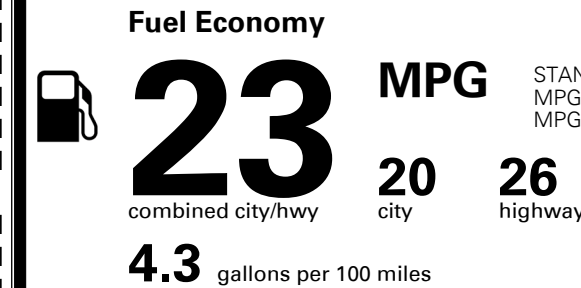

\$ 39,190.00

TOTAL ADDITIONAL WEIGHT: 62.0

#1 MASS MARKET BRAND IN
 J.D. POWER INITIAL QUALITY,
 5 YEARS IN A ROW.

GIVE IT EVERYTHING

For J.D. Power 2019 award information, go to jdpower.com/awards for more details.

EPA DOT Fuel Economy and Environment

Gasoline Vehicle

STANDARD SUVs range from 13 to 93 MPG. The best vehicle rates 136 MPGe.

You spend
\$1,250
 more in fuel costs
 over 5 years
 compared to the
 average new vehicle.