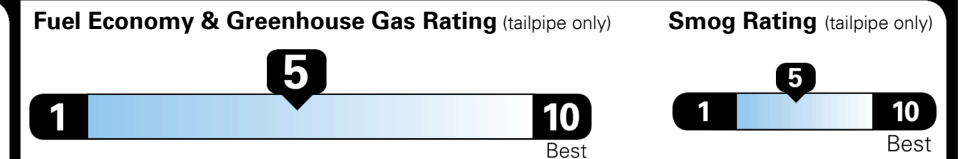

MSRP INCLUDING OPTIONS

\$ 39,300.00

INLAND FREIGHT AND HANDLING

\$ 1,095.00

TOTAL MANUFACTURER'S SUGGESTED RETAIL PRICE ►

\$ 40,395.00

EPA DOT Fuel Economy and Environment

Gasoline Vehicle

STANDARD SUVs range from 13 to 93 MPG. The best vehicle rates 136 MPGe.

You spend
\$1,250
 more in fuel costs
 over 5 years
 compared to the
 average new vehicle.

Annual fuel cost
\$1,750

This vehicle emits 395 grams CO₂ per mile. The best emits 0 grams per mile (tailpipe only). Producing and distributing fuel also create emissions; learn more at fueleconomy.gov.