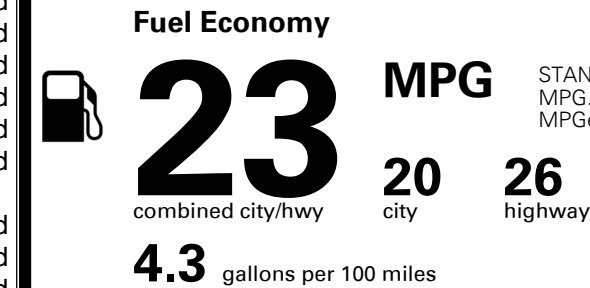

MSRP INCLUDING OPTIONS

\$ 39,300.00

INLAND FREIGHT AND HANDLING

\$ 1,095.00

TOTAL MANUFACTURER'S SUGGESTED RETAIL PRICE ►

\$ 40,395.00

EPA DOT Fuel Economy and Environment

Gasoline Vehicle

STANDARD SUVs range from 13 to 93 MPG. The best vehicle rates 136 MPGe.

You spend
\$1,250
 more in fuel costs
 over 5 years
 compared to the
 average new vehicle.

Annual fuel cost
\$1,750

This vehicle emits 395 grams CO₂ per mile. The best emits 0 grams per mile (tailpipe only). Producing and distributing fuel also create emissions; learn more at fueleconomy.gov.