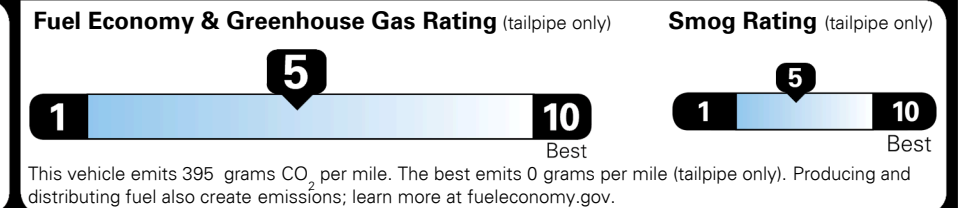

Actual results will vary for many reasons, including driving conditions and how you drive and maintain your vehicle. The average new vehicle gets 27 MPG and costs $7,500 to fuel over 5 years. Cost estimates are based on 15,000 miles per year at $ 2.70 per gallon. MPGe is miles per gasoline gallon equivalent. Vehicle emissions are a significant cause of climate change and smog.

fuelconomy.gov

Calculate personalized estimates and compare vehicles

GOVERNMENT 5-STAR SAFETY RATINGS

Overall Vehicle Score ★ ★ ★ ★ ★

Based on the combined rating of frontal, side and rollover. Should ONLY be compared to other vehicles of similar size and weight.

Frontal Crash Driver ★ ★ ★ ★
Passenger ★ ★ ★ ★

Based on the risk of injury in a frontal impact. Should ONLY be compared to other vehicles of similar size and weight.

Side Crash Front seat ★ ★ ★ ★ ★
Rear seat ★ ★ ★ ★ ★

Star ratings based on the risk of injury in a side impact.

Rollover ★ ★ ★ ★

Star ratings based on the risk of rollover in a single-vehicle crash.

Star ratings range from 1 to 5 stars (★★★★★) with 5 being the highest.

Source: National Highway Traffic Safety Administration (NHTSA).

www.safercar.gov or 1-888-327-4236

Manufacturer's suggested retail price includes Manufacturer's recommended pre-delivery service. License and title fees, state and local taxes and other dealer installed options and accessories are not included in the manufacturer's suggested retail price.

PARTS CONTENT INFORMATION

FOR VEHICLES IN THIS CAR LINE U.S./CANADIAN PARTS CONTENT: 51 %

MAJOR SOURCES OF FOREIGN PARTS: KOREA: 49%

NOTE: PARTS CONTENT DOES NOT INCLUDE FINAL ASSEMBLY, DISTRIBUTION, OR OTHER NON-PARTS COSTS.

FOR THIS VEHICLE FINAL ASSEMBLY POINT: WEST POINT, GA, USA

COUNTRY OF ORIGIN

ENGINE: KOREA

TRANSMISSION: USA