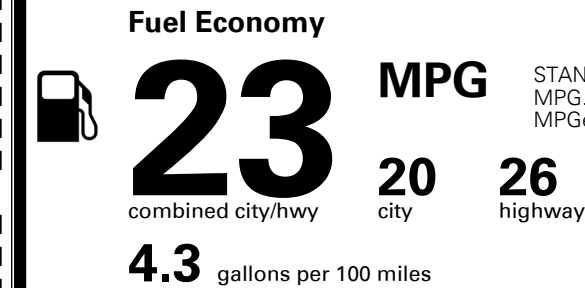

Gasoline Vehicle

STANDARD SUVs range from 13 to 93 MPG. The best vehicle rates 136 MPGe.

You spend
\$1,250
more in fuel costs
over 5 years
 compared to the average new vehicle.

Annual fuel cost
\$1,750

Actual results will vary for many reasons, including driving conditions and how you drive and maintain your vehicle. The average new vehicle gets 27 MPG and costs \$7,500 to fuel over 5 years. Cost estimates are based on 15,000 miles per year at \$ 2.70 per gallon. MPGe is miles per gasoline gallon equivalent. Vehicle emissions are a significant cause of climate change and smog.