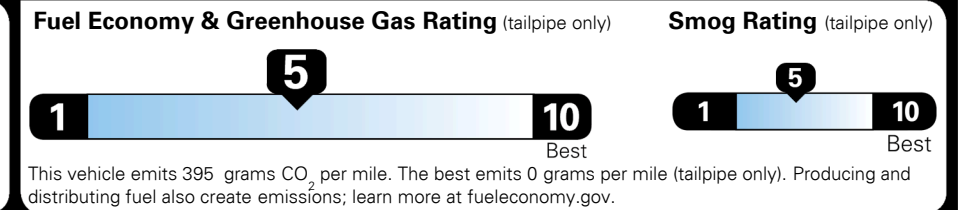

TOTAL MANUFACTURER'S SUGGESTED RETAIL PRICE ▶

\$ 39,890.00

TOTAL ADDITIONAL WEIGHT: 11.3

#1 MASS MARKET BRAND IN
 J.D. POWER INITIAL QUALITY,
 5 YEARS IN A ROW.

GIVE IT EVERYTHING

For J.D. Power 2019 award information, go to jdpower.com/awards for more details.

EPA DOT Fuel Economy and Environment

Gasoline Vehicle

You spend
\$1,250
 more in fuel costs
 over 5 years
 compared to the
 average new vehicle.

Annual fuel cost
\$1,750

Actual results will vary for many reasons, including driving conditions and how you drive and maintain your vehicle. The average new vehicle gets 27 MPG and costs \$7,500 to fuel over 5 years. Cost estimates are based on 15,000 miles per year at \$ 2.70 per gallon. MPGe is miles per gasoline gallon equivalent. Vehicle emissions are a significant cause of climate change and smog.