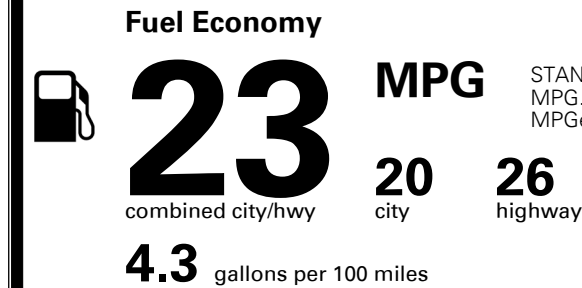

TOTAL MANUFACTURER'S SUGGESTED RETAIL PRICE ▶

\$ 39,890.00

TOTAL ADDITIONAL WEIGHT: 11.3

#1 MASS MARKET BRAND IN
 J.D. POWER INITIAL QUALITY,
 5 YEARS IN A ROW.

GIVE IT EVERYTHING **KIA**

For J.D. Power 2019 award information, go to jdpower.com/awards for more details.

EPA DOT Fuel Economy and Environment

Gasoline Vehicle

STANDARD SUVs range from 13 to 93 MPG. The best vehicle rates 136 MPGe.

You spend
\$1,250
 more in fuel costs
 over 5 years
 compared to the
 average new vehicle.