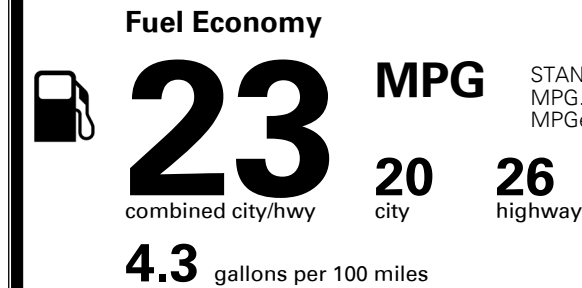

INLAND FREIGHT AND HANDLING

\$ 1,095.00

TOTAL MANUFACTURER'S SUGGESTED RETAIL PRICE ▶

\$ 40,285.00

TOTAL ADDITIONAL WEIGHT: 11.3

#1 MASS MARKET BRAND IN
 J.D. POWER INITIAL QUALITY,
 5 YEARS IN A ROW.

GIVE IT EVERYTHING **KIA**

For J.D. Power 2019 award information, go to jdpower.com/awards for more details.

EPA DOT Fuel Economy and Environment

Gasoline Vehicle

STANDARD SUVs range from 13 to 93 MPG. The best vehicle rates 136 MPGe.