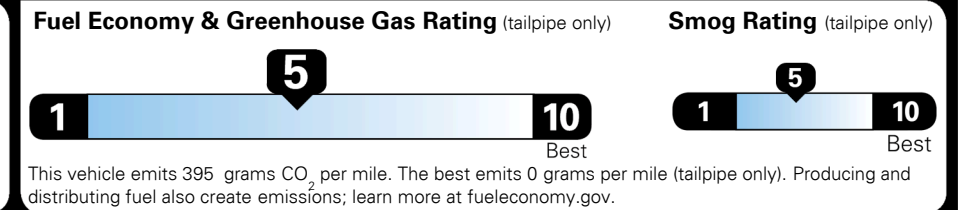

Actual results will vary for many reasons, including driving conditions and how you drive and maintain your vehicle. The average new vehicle gets 27 MPG and costs $7,500 to fuel over 5 years. Cost estimates are based on 15,000 miles per year at $ 2.70 per gallon. MPGe is miles per gasoline gallon equivalent. Vehicle emissions are a significant cause of climate change and smog.

fuel economy.gov

Calculate personalized estimates and compare vehicles

GOVERNMENT 5-STAR SAFETY RATINGS

Overall Vehicle Score ★ ★ ★ ★ ★

Based on the combined rating of frontal, side and rollover. Should ONLY be compared to other vehicles of similar size and weight.

Frontal Driver ★ ★ ★ ★

Crash Passenger ★ ★ ★ ★

Based on the risk of injury in a frontal impact. Should ONLY be compared to other vehicles of similar size and weight.

Side Front seat ★ ★ ★ ★ ★

Crash Rear seat ★ ★ ★ ★ ★

Star ratings based on the risk of injury in a side impact.

Rollover ★ ★ ★ ★

Star ratings based on the risk of rollover in a single-vehicle crash.

Star ratings range from 1 to 5 stars (★★★★★) with 5 being the highest.

Source: National Highway Traffic Safety Administration (NHTSA).

www.safercar.gov or 1-888-327-4236

Manufacturer's suggested retail price includes Manufacturer's recommended pre-delivery service. License and title fees, state and local taxes and other dealer installed options and accessories are not included in the manufacturer's suggested retail price.

PARTS CONTENT INFORMATION

FOR VEHICLES IN THIS CAR LINE U.S./CANADIAN PARTS CONTENT: 51 %

MAJOR SOURCES OF FOREIGN PARTS: KOREA: 49%

NOTE: PARTS CONTENT DOES NOT INCLUDE FINAL ASSEMBLY, DISTRIBUTION, OR OTHER NON-PARTS COSTS.

FOR THIS VEHICLE FINAL ASSEMBLY POINT: WEST POINT, GA, USA

COUNTRY OF ORIGIN

ENGINE: KOREA

TRANSMISSION: USA