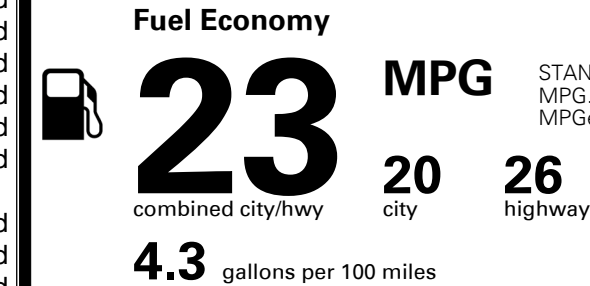

\$ 38,905.00

EPA DOT Fuel Economy and Environment

Gasoline Vehicle

STANDARD SUVs range from 13 to 83 MPG. The best vehicle rates 136 MPGe.

You spend
\$1,250
 more in fuel costs
 over 5 years
 compared to the
 average new vehicle.