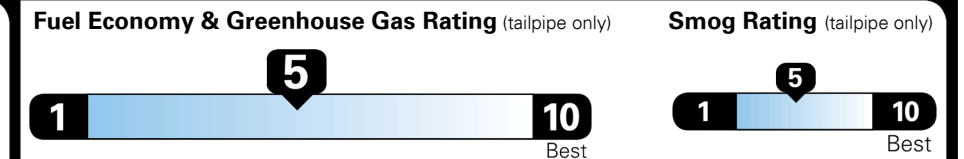

STANDARD SUVs range from 13 to 83 MPG. The best vehicle rates 136 MPGe.

You spend
$1,250
more in fuel costs
over 5 years
compared to the
average new vehicle.

Annual fuel cost
$1,750

This vehicle emits 395 grams CO₂ per mile. The best emits 0 grams per mile (tailpipe only). Producing and distributing fuel also create emissions; learn more at fueleconomy.gov.

Actual results will vary for many reasons, including driving conditions and how you drive and maintain your vehicle. The average new vehicle gets 27 MPG and costs $7,500 to fuel over 5 years. Cost estimates are based on 15,000 miles per year at $ 2.70 per gallon. MPGe is miles per gasoline gallon equivalent. Vehicle emissions are a significant cause of climate change and smog.

fueleconomy.gov

Calculate personalized estimates and compare vehicles

GOVERNMENT 5-STAR SAFETY RATINGS

Overall Vehicle Score   **Not Rated**

Based on the combined rating of frontal, side and rollover. Should ONLY be compared to other vehicles of similar size and weight.

Frontal   Driver   **Not Rated**

Crash   Passenger   **Not Rated**

Based on the risk of injury in a frontal impact. Should ONLY be compared to other vehicles of similar size and weight.

Side   Front seat   **Not Rated**

Crash   Rear seat   **Not Rated**

Star ratings based on the risk of injury in a side impact.

Rollover   **Not Rated**

Star ratings based on the risk of rollover in a single-vehicle crash.

Star ratings range from 1 to 5 stars (★★★★★) with 5 being the highest.

Source: National Highway Traffic Safety Administration (NHTSA).

www.safercar.gov or 1-888-327-4236

Manufacturer's suggested retail price includes Manufacturer's recommended pre-delivery service. License and title fees, state and local taxes and other dealer installed options and accessories are not included in the manufacturer's suggested retail price.

PARTS CONTENT INFORMATION

FOR VEHICLES IN THIS CAR LINE U.S./CANADIAN PARTS CONTENT: 51 %

MAJOR SOURCES OF FOREIGN PARTS: KOREA: 49%

NOTE: PARTS CONTENT DOES NOT INCLUDE FINAL ASSEMBLY, DISTRIBUTION, OR OTHER NON-PARTS COSTS.

FOR THIS VEHICLE FINAL ASSEMBLY POINT: WEST POINT, GA, USA

COUNTRY OF ORIGIN

ENGINE: KOREA

TRANSMISSION: USA

TOTAL ADDITIONAL WEIGHT: 17.5