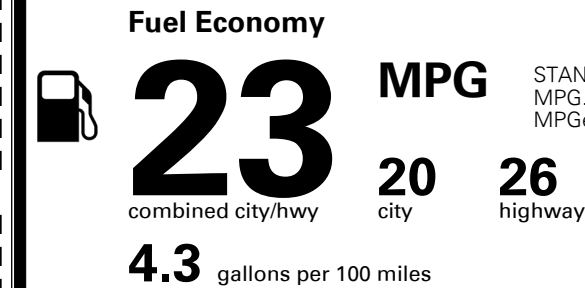

\$395.00
 \$1,495.00

MSRP INCLUDING OPTIONS

\$ 38,980.00

INLAND FREIGHT AND HANDLING

\$ 1,095.00

TOTAL MANUFACTURER'S SUGGESTED RETAIL PRICE ▶

\$ 40,075.00

TOTAL ADDITIONAL WEIGHT:

EPA DOT Fuel Economy and Environment

Gasoline Vehicle

STANDARD SUVs range from 13 to 93 MPG. The best vehicle rates 136 MPGe.

You spend \$1,250 more in fuel costs over 5 years compared to the average new vehicle.