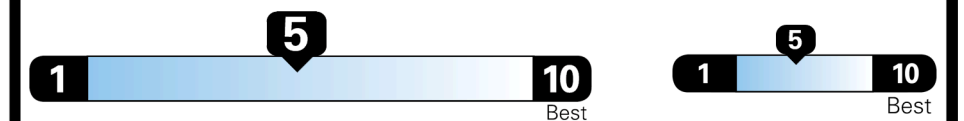

This vehicle emits 395 grams CO₂ per mile. The best emits 0 grams per mile (tailpipe only). Producing and distributing fuel also create emissions; learn more at fuel economy.gov.

Actual results will vary for many reasons, including driving conditions and how you drive and maintain your vehicle. The average new vehicle gets 27 MPG and costs $7,500 to fuel over 5 years. Cost estimates are based on 15,000 miles per year at $ 2.70 per gallon. MPGe is miles per gasoline gallon equivalent. Vehicle emissions are a significant cause of climate change and smog.

fuel economy.gov

Calculate personalized estimates and compare vehicles

GOVERNMENT 5-STAR SAFETY RATINGS

PARTS CONTENT INFORMATION

Overall Vehicle Score ★ ★ ★ ★ ★

Based on the combined rating of frontal, side and rollover. Should ONLY be compared to other vehicles of similar size and weight.

Frontal Crash Driver ★ ★ ★ ★
Passenger ★ ★ ★ ★

Based on the risk of injury in a frontal impact. Should ONLY be compared to other vehicles of similar size and weight.

Side Crash Front seat ★ ★ ★ ★ ★
Rear seat ★ ★ ★ ★ ★

Star ratings based on the risk of injury in a side impact.

Rollover ★ ★ ★ ★

Star ratings based on the risk of rollover in a single-vehicle crash.

Star ratings range from 1 to 5 stars (★★★★★) with 5 being the highest.

Source: National Highway Traffic Safety Administration (NHTSA).

www.safercar.gov or 1-888-327-4236

Manufacturer's suggested retail price includes Manufacturer's recommended pre-delivery service. License and title fees, state and local taxes and other dealer installed options and accessories are not included in the manufacturer's suggested retail price.

FOR VEHICLES IN THIS CAR LINE U.S./CANADIAN PARTS CONTENT: 51 %

MAJOR SOURCES OF FOREIGN PARTS: KOREA: 49%

NOTE: PARTS CONTENT DOES NOT INCLUDE FINAL ASSEMBLY, DISTRIBUTION, OR OTHER NON-PARTS COSTS.

FOR THIS VEHICLE FINAL ASSEMBLY POINT: WEST POINT, GA, USA

COUNTRY OF ORIGIN

ENGINE: KOREA

TRANSMISSION: USA