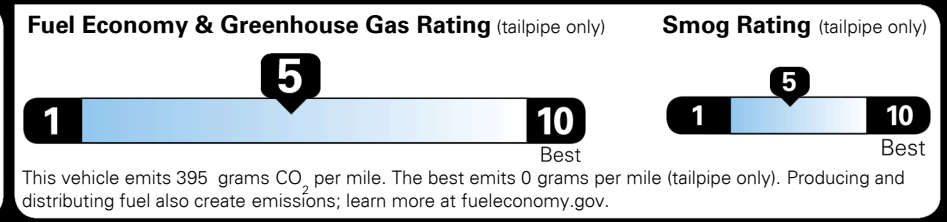

ADDITIONAL INSTALLED EQUIPMENT:
 (In addition to or in place of standard features)

Snow White Pearl Paint \$395.00
 Carpeted Floor Mats \$210.00
 Rear Bumper Protector \$120.00
 Wheel Locks \$60.00

MSRP INCLUDING OPTIONS \$ 37,875.00
 INLAND FREIGHT AND HANDLING \$ 1,095.00
TOTAL MANUFACTURER'S SUGGESTED RETAIL PRICE ▶ \$ 38,970.00

EPA DOT Fuel Economy and Environment

Gasoline Vehicle

You spend \$1,250 more in fuel costs over 5 years
 compared to the average new vehicle.

Annual fuel cost \$1,750

Actual results will vary for many reasons, including driving conditions and how you drive and maintain your vehicle. The average new vehicle gets 27 MPG and costs \$7,500 to fuel over 5 years. Cost estimates are based on 15,000 miles per year at \$ 2.70 per gallon. MPGe is miles per gasoline gallon equivalent. Vehicle emissions are a significant cause of climate change and smog.