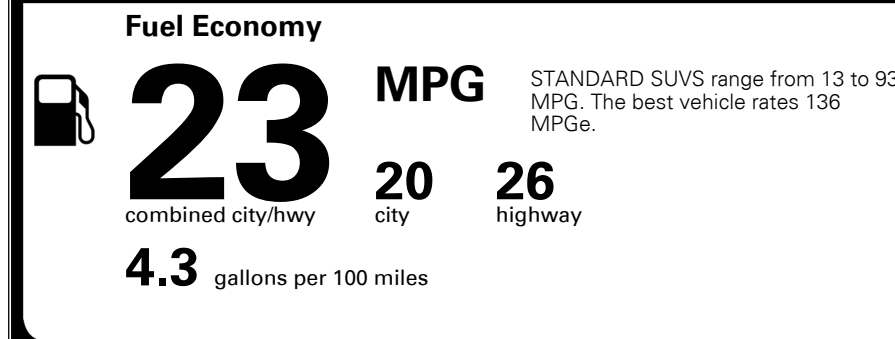

EPA DOT Fuel Economy and Environment

Gasoline Vehicle

You spend \$1,250 more in fuel costs over 5 years
 compared to the average new vehicle.

Annual fuel cost \$1,750

Actual results will vary for many reasons, including driving conditions and how you drive and maintain your vehicle. The average new vehicle gets 27 MPG and costs \$7,500 to fuel over 5 years. Cost estimates are based on 15,000 miles per year at \$ 2.70 per gallon. MPGe is miles per gasoline gallon equivalent. Vehicle emissions are a significant cause of climate change and smog.