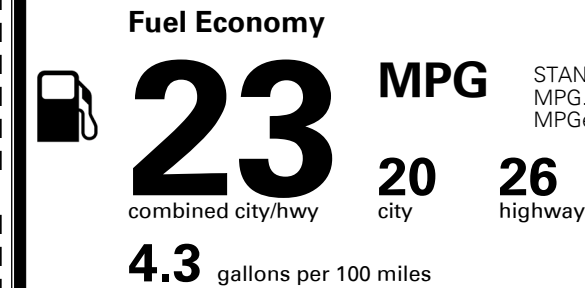

\$ 38,960.00

INLAND FREIGHT AND HANDLING

\$ 1,095.00

TOTAL MANUFACTURER'S SUGGESTED RETAIL PRICE ▶

\$ 40,055.00

#1 MASS MARKET BRAND IN
 J.D. POWER INITIAL QUALITY,
 5 YEARS IN A ROW.

GIVE IT EVERYTHING

For J.D. Power 2019 award information, go to jdpower.com/awards for more details.

EPA DOT Fuel Economy and Environment

Gasoline Vehicle

STANDARD SUVs range from 13 to 93 MPG. The best vehicle rates 136 MPGe.

You spend
\$1,250
 more in fuel costs
 over 5 years
 compared to the
 average new vehicle.