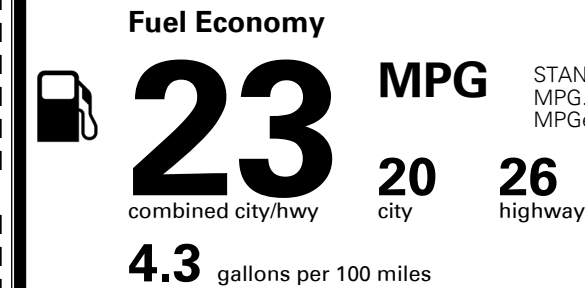

TOTAL MANUFACTURER'S SUGGESTED RETAIL PRICE ▶

\$ 39,890.00

TOTAL ADDITIONAL WEIGHT: 11.3

#1 MASS MARKET BRAND IN
 J.D. POWER INITIAL QUALITY,
 5 YEARS IN A ROW.

GIVE IT EVERYTHING **KIA**

For J.D. Power 2019 award information, go to jdpower.com/awards for more details.

EPA DOT Fuel Economy and Environment

Gasoline Vehicle

STANDARD SUVs range from 13 to 93 MPG. The best vehicle rates 136 MPGe.

You spend
\$1,250
 more in fuel costs
 over 5 years
 compared to the
 average new vehicle.