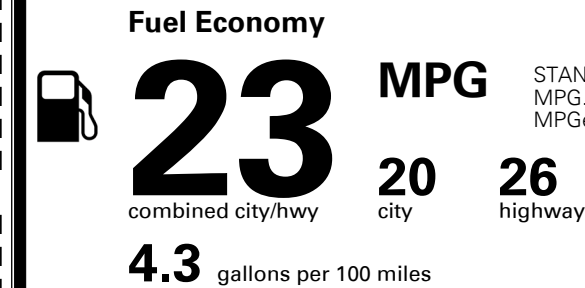

\$ 38,630.00

TOTAL ADDITIONAL WEIGHT: 17.8

#1 MASS MARKET BRAND IN
 J.D. POWER INITIAL QUALITY,
 5 YEARS IN A ROW.

GIVE IT EVERYTHING KIA

For J.D. Power 2019 award information, go to jdpower.com/awards for more details.

EPA DOT Fuel Economy and Environment

Gasoline Vehicle

STANDARD SUVs range from 13 to 93 MPG. The best vehicle rates 136 MPGe.

You spend
\$1,250
 more in fuel costs
 over 5 years
 compared to the
 average new vehicle.