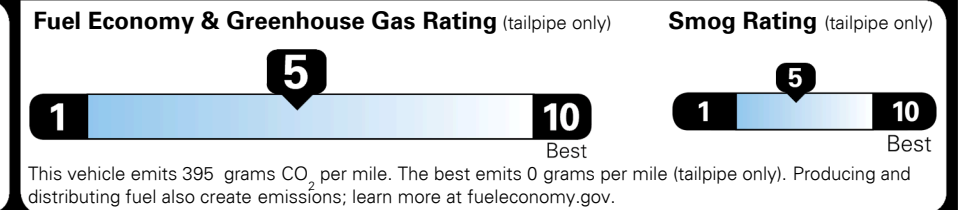

Actual results will vary for many reasons, including driving conditions and how you drive and maintain your vehicle. The average new vehicle gets 27 MPG and costs $7,500 to fuel over 5 years. Cost estimates are based on 15,000 miles per year at $ 2.70 per gallon. MPGe is miles per gasoline gallon equivalent. Vehicle emissions are a significant cause of climate change and smog.

fuel economy.gov

Calculate personalized estimates and compare vehicles

GOVERNMENT 5-STAR SAFETY RATINGS

Overall Vehicle Score ★★★★★

Based on the combined rating of frontal, side and rollover. Should ONLY be compared to other vehicles of similar size and weight.

Frontal Driver ★★★★★
Crash Passenger ★★★★★

Based on the risk of injury in a frontal impact. Should ONLY be compared to other vehicles of similar size and weight.

Side Front seat ★★★★★
Crash Rear seat ★★★★★

Star ratings based on the risk of injury in a side impact.

Rollover ★★★★★
Star ratings based on the risk of rollover in a single-vehicle crash.

Star ratings range from 1 to 5 stars (★★★★★) with 5 being the highest.

Source: National Highway Traffic Safety Administration (NHTSA).

www.safercar.gov or 1-888-327-4236

Manufacturer's suggested retail price includes Manufacturer's recommended pre-delivery service. License and title fees, state and local taxes and other dealer installed options and accessories are not included in the manufacturer's suggested retail price.

PARTS CONTENT INFORMATION

FOR VEHICLES IN THIS CAR LINE U.S./CANADIAN PARTS CONTENT: 51 %

MAJOR SOURCES OF FOREIGN PARTS: KOREA: 49%

NOTE: PARTS CONTENT DOES NOT INCLUDE FINAL ASSEMBLY, DISTRIBUTION, OR OTHER NON-PARTS COSTS.

FOR THIS VEHICLE FINAL ASSEMBLY POINT: WEST POINT, GA, USA

COUNTRY OF ORIGIN

ENGINE: KOREA

TRANSMISSION: USA