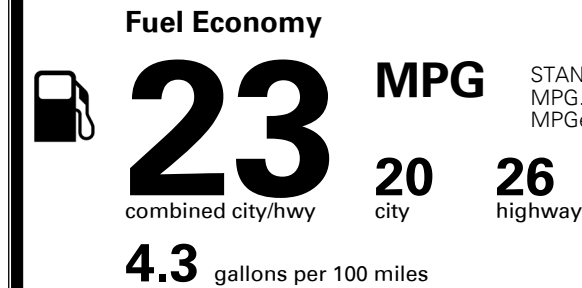

\$ 1,170.00

TOTAL MANUFACTURER'S SUGGESTED RETAIL PRICE ▶

\$ 40,320.00

TOTAL ADDITIONAL WEIGHT: 21.4

#1 MASS MARKET BRAND IN
 J.D. POWER INITIAL QUALITY,
 5 YEARS IN A ROW.

GIVE IT EVERYTHING

For J.D. Power 2019 award information, go to jdpower.com/awards for more details.

EPA DOT Fuel Economy and Environment

Gasoline Vehicle

STANDARD SUVs range from 13 to 93 MPG. The best vehicle rates 136 MPGe.

You spend
\$1,250
 more in fuel costs
 over 5 years
 compared to the
 average new vehicle.