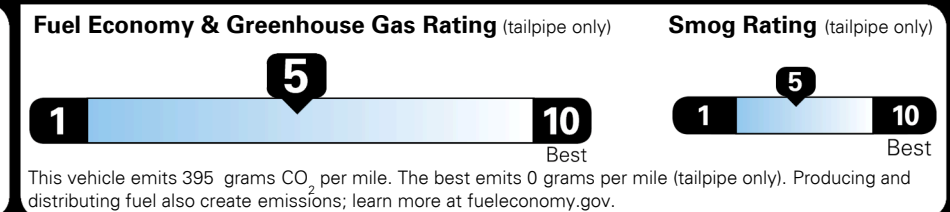

MSRP INCLUDING OPTIONS \$ 39,985.00

INLAND FREIGHT AND HANDLING \$ 1,095.00

TOTAL MANUFACTURER'S SUGGESTED RETAIL PRICE ▶ \$ 41,080.00

#1 MASS MARKET BRAND IN
 J.D. POWER INITIAL QUALITY,
 5 YEARS IN A ROW.

GIVE IT EVERYTHING KIA

For J.D. Power 2019 award information, go to jdpower.com/awards for more details.

EPA DOT Fuel Economy and Environment

Gasoline Vehicle

Fuel Economy

23 MPG
 combined city/hwy

20 MPG
 city

26 MPG
 highway

STANDARD SUVs range from 13 to 93 MPG. The best vehicle rates 136 MPGe.

4.3 gallons per 100 miles

You spend \$1,250 more in fuel costs over 5 years
 compared to the average new vehicle.

Annual fuel cost \$1,750