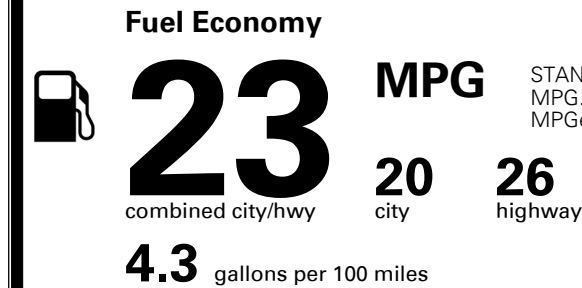

## EPA DOT Fuel Economy and Environment

Gasoline Vehicle

You spend  
**\$1,250**  
 more in fuel costs  
 over 5 years  
 compared to the  
 average new vehicle.

Annual fuel cost  
**\$1,750**

Actual results will vary for many reasons, including driving conditions and how you drive and maintain your vehicle. The average new vehicle gets 27 MPG and costs \$7,500 to fuel over 5 years. Cost estimates are based on 15,000 miles per year at \$ 2.70 per gallon. MPGe is miles per gasoline gallon equivalent. Vehicle emissions are a significant cause of climate change and smog.