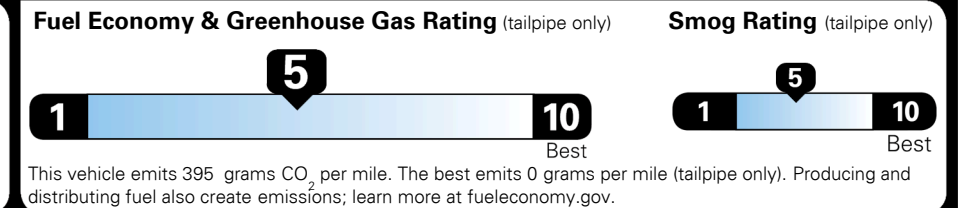

You spend
$1,250
more in fuel costs
over 5 years
compared to the
average new vehicle.

Annual fuel cost
$1,750