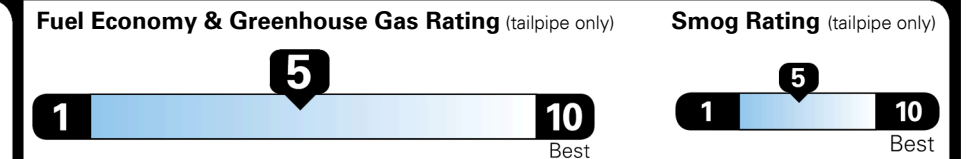

STANDARD SUVs range from 13 to 93 MPG. The best vehicle rates 136 MPGe.

You spend
$1,250
more in fuel costs
over 5 years
compared to the
average new vehicle.

Annual fuel cost
$1,750

This vehicle emits 395 grams CO₂ per mile. The best emits 0 grams per mile (tailpipe only). Producing and distributing fuel also create emissions; learn more at fueleconomy.gov.

Actual results will vary for many reasons, including driving conditions and how you drive and maintain your vehicle. The average new vehicle gets 27 MPG and costs $7,500 to fuel over 5 years. Cost estimates are based on 15,000 miles per year at $ 2.70 per gallon. MPGe is miles per gasoline gallon equivalent. Vehicle emissions are a significant cause of climate change and smog.

fueleconomy.gov

Calculate personalized estimates and compare vehicles

GOVERNMENT 5-STAR SAFETY RATINGS

Overall Vehicle Score   **Not Rated**

Based on the combined rating of frontal, side and rollover.
Should ONLY be compared to other vehicles of similar size and weight.

Frontal   Driver   **Not Rated**

Crash   Passenger   **Not Rated**

Based on the risk of injury in a frontal impact.
Should ONLY be compared to other vehicles of similar size and weight.

Side   Front seat   **Not Rated**

Crash   Rear seat   **Not Rated**

Star ratings based on the risk of injury in a side impact.

Rollover   **Not Rated**

Star ratings based on the risk of rollover in a single-vehicle crash.

Star ratings range from 1 to 5 stars (★★★★★) with 5 being the highest.

Source: National Highway Traffic Safety Administration (NHTSA).

www.safercar.gov or 1-888-327-4236

Manufacturer's suggested retail price includes Manufacturer's recommended pre-delivery service. License and title fees, state and local taxes and other dealer installed options and accessories are not included in the manufacturer's suggested retail price.

PARTS CONTENT INFORMATION

FOR VEHICLES IN THIS CAR LINE U.S./CANADIAN PARTS CONTENT: 51 %

MAJOR SOURCES OF FOREIGN PARTS: KOREA: 49%

NOTE: PARTS CONTENT DOES NOT INCLUDE FINAL ASSEMBLY, DISTRIBUTION, OR OTHER NON-PARTS COSTS.

FOR THIS VEHICLE FINAL ASSEMBLY POINT: WEST POINT, GA, USA

COUNTRY OF ORIGIN

ENGINE: KOREA

TRANSMISSION: USA

TOTAL ADDITIONAL WEIGHT: 11.5