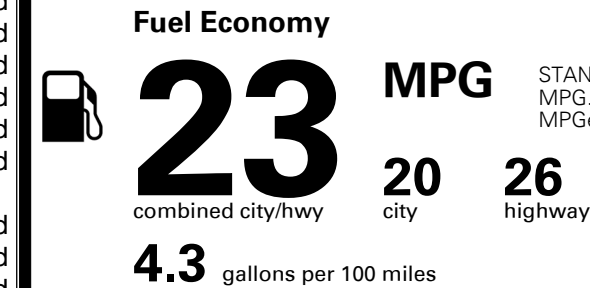

\$210.00

MSRP INCLUDING OPTIONS

\$ 37,300.00

INLAND FREIGHT AND HANDLING

\$ 1,095.00

TOTAL MANUFACTURER'S SUGGESTED RETAIL PRICE ▶

\$ 38,395.00

TOTAL ADDITIONAL WEIGHT: 11.3

EPA DOT Fuel Economy and Environment

Gasoline Vehicle

You spend
\$1,250
 more in fuel costs
 over 5 years
 compared to the
 average new vehicle.

Annual fuel cost
\$1,750

Actual results will vary for many reasons, including driving conditions and how you drive and maintain your vehicle. The average new vehicle gets 27 MPG and costs \$7,500 to fuel over 5 years. Cost estimates are based on 15,000 miles per year at \$ 2.70 per gallon. MPGe is miles per gasoline gallon equivalent. Vehicle emissions are a significant cause of climate change and smog.