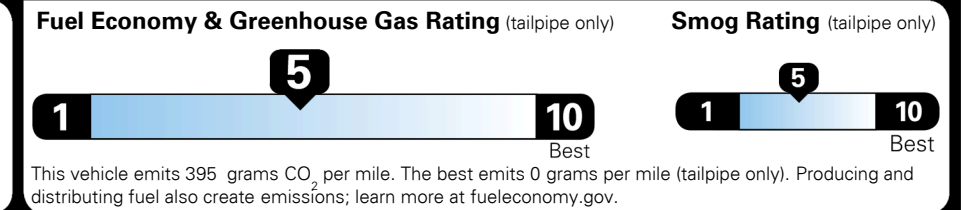

\$210.00

MSRP INCLUDING OPTIONS

\$ 37,300.00

INLAND FREIGHT AND HANDLING

\$ 1,095.00

TOTAL MANUFACTURER'S SUGGESTED RETAIL PRICE ▶

\$ 38,395.00

TOTAL ADDITIONAL WEIGHT: 11.3

EPA DOT Fuel Economy and Environment

Gasoline Vehicle

You spend
\$1,250
 more in fuel costs
 over 5 years
 compared to the
 average new vehicle.

Annual fuel cost
\$1,750

Actual results will vary for many reasons, including driving conditions and how you drive and maintain your vehicle. The average new vehicle gets 27 MPG and costs \$7,500 to fuel over 5 years. Cost estimates are based on 15,000 miles per year at \$ 2.70 per gallon. MPGe is miles per gasoline gallon equivalent. Vehicle emissions are a significant cause of climate change and smog.