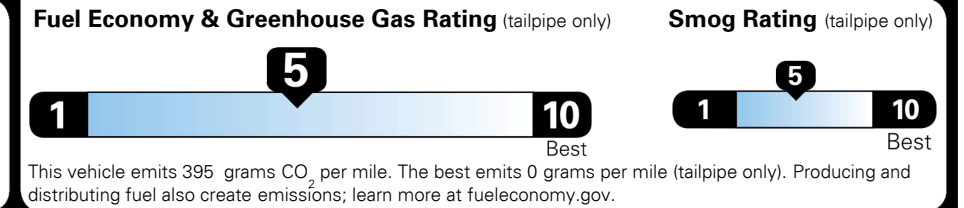

Actual results will vary for many reasons, including driving conditions and how you drive and maintain your vehicle. The average new vehicle gets 27 MPG and costs $7,500 to fuel over 5 years. Cost estimates are based on 15,000 miles per year at $ 2.70 per gallon. MPGe is miles per gasoline gallon equivalent. Vehicle emissions are a significant cause of climate change and smog.

fueleconomy.gov

Calculate personalized estimates and compare vehicles

GOVERNMENT 5-STAR SAFETY RATINGS

Overall Vehicle Score	Not Rated	
Based on the combined rating of frontal, side and rollover. Should ONLY be compared to other vehicles of similar size and weight.		
Frontal Crash	Driver Passenger	Not Rated
Based on the risk of injury in a frontal impact. Should ONLY be compared to other vehicles of similar size and weight.		
Side Crash	Front seat Rear seat	Not Rated
Star ratings based on the risk of injury in a side impact.		
Rollover	Not Rated	
Star ratings based on the risk of rollover in a single-vehicle crash.		

Star ratings range from 1 to 5 stars (★★★★★) with 5 being the highest.
Source: National Highway Traffic Safety Administration (NHTSA).
www.safercar.gov or 1-888-327-4236

Manufacturer's suggested retail price includes Manufacturer's recommended pre-delivery service. License and title fees, state and local taxes and other dealer installed options and accessories are not included in the manufacturer's suggested retail price.

PARTS CONTENT INFORMATION

FOR VEHICLES IN THIS CAR LINE U.S./CANADIAN PARTS CONTENT: 51 %

MAJOR SOURCES OF FOREIGN PARTS: KOREA: 49%

NOTE: PARTS CONTENT DOES NOT INCLUDE FINAL ASSEMBLY, DISTRIBUTION, OR OTHER NON-PARTS COSTS.

FOR THIS VEHICLE FINAL ASSEMBLY POINT: WEST POINT, GA, USA

COUNTRY OF ORIGIN ENGINE: KOREA
TRANSMISSION: USA