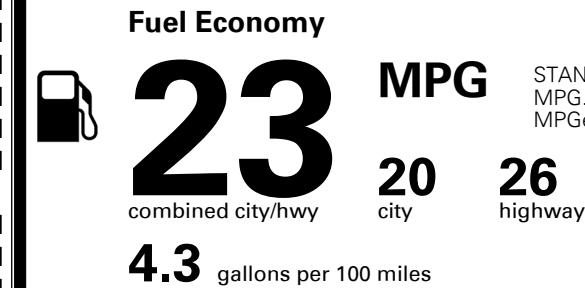

INLAND FREIGHT AND HANDLING

\$ 1,095.00

TOTAL MANUFACTURER'S SUGGESTED RETAIL PRICE ▶

\$ 40,285.00

EPA DOT Fuel Economy and Environment

Gasoline Vehicle

STANDARD SUVs range from 13 to 93 MPG. The best vehicle rates 136 MPGe.