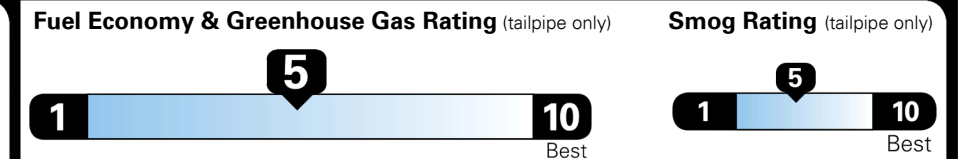

STANDARD SUVs range from 13 to 93 MPG. The best vehicle rates 136 MPGe.

You spend
$1,250
more in fuel costs
over 5 years
compared to the
average new vehicle.

Annual fuel cost
$1,750

This vehicle emits 395 grams CO₂ per mile. The best emits 0 grams per mile (tailpipe only). Producing and distributing fuel also create emissions; learn more at fuel economy.gov.

Actual results will vary for many reasons, including driving conditions and how you drive and maintain your vehicle. The average new vehicle gets 27 MPG and costs $7,500 to fuel over 5 years. Cost estimates are based on 15,000 miles per year at $ 2.70 per gallon. MPGe is miles per gasoline gallon equivalent. Vehicle emissions are a significant cause of climate change and smog.

fuel economy.gov

Calculate personalized estimates and compare vehicles

GOVERNMENT 5-STAR SAFETY RATINGS

PARTS CONTENT INFORMATION

Overall Vehicle Score ★ ★ ★ ★ ★

Based on the combined rating of frontal, side and rollover. Should ONLY be compared to other vehicles of similar size and weight.

Frontal Crash Driver ★ ★ ★ ★
Passenger ★ ★ ★ ★

Based on the risk of injury in a frontal impact. Should ONLY be compared to other vehicles of similar size and weight.

Side Crash Front seat ★ ★ ★ ★ ★
Rear seat ★ ★ ★ ★ ★

Star ratings based on the risk of injury in a side impact.

Rollover ★ ★ ★ ★

Star ratings based on the risk of rollover in a single-vehicle crash.

Star ratings range from 1 to 5 stars (★★★★★) with 5 being the highest.

Source: National Highway Traffic Safety Administration (NHTSA).

www.safercar.gov or 1-888-327-4236

Manufacturer's suggested retail price includes Manufacturer's recommended pre-delivery service. License and title fees, state and local taxes and other dealer installed options and accessories are not included in the manufacturer's suggested retail price.

FOR VEHICLES IN THIS CAR LINE U.S./CANADIAN PARTS CONTENT: 51 %

MAJOR SOURCES OF FOREIGN PARTS: KOREA: 49%

NOTE: PARTS CONTENT DOES NOT INCLUDE FINAL ASSEMBLY, DISTRIBUTION, OR OTHER NON-PARTS COSTS.

FOR THIS VEHICLE FINAL ASSEMBLY POINT: WEST POINT, GA, USA

COUNTRY OF ORIGIN

ENGINE: KOREA

TRANSMISSION: USA

TOTAL ADDITIONAL WEIGHT: 11.3