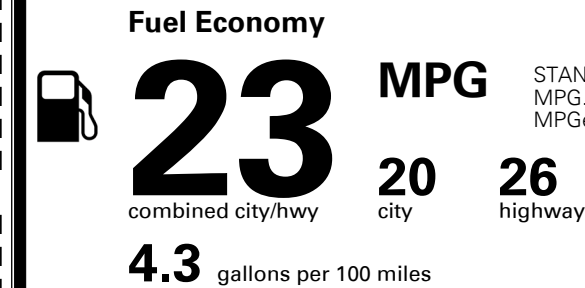

Gasoline Vehicle

STANDARD SUVs range from 13 to 93 MPG. The best vehicle rates 136 MPGe.

You spend
\$1,250
 more in fuel costs
 over 5 years
 compared to the
 average new vehicle.

Annual fuel cost
\$1,750