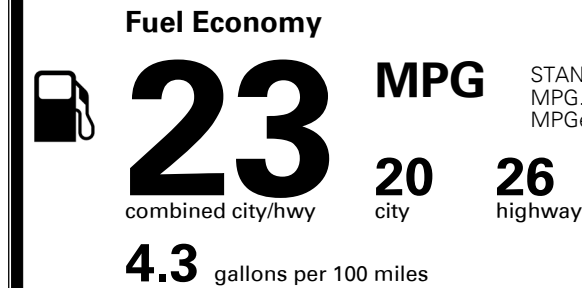

\$210.00

MSRP INCLUDING OPTIONS

\$ 37,300.00

INLAND FREIGHT AND HANDLING

\$ 1,095.00

TOTAL MANUFACTURER'S SUGGESTED RETAIL PRICE ►

\$ 38,395.00

TOTAL ADDITIONAL WEIGHT: 11.3

EPA DOT Fuel Economy and Environment

Gasoline Vehicle

STANDARD SUVs range from 13 to 93 MPG. The best vehicle rates 136 MPGe.

You spend
\$1,250
 more in fuel costs
 over 5 years
 compared to the
 average new vehicle.