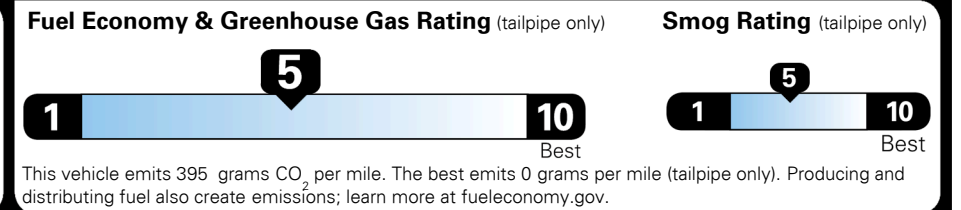

## EPA DOT Fuel Economy and Environment

Gasoline Vehicle

**You spend \$1,250 more in fuel costs over 5 years** compared to the average new vehicle.

**Annual fuel cost \$1,750**

Actual results will vary for many reasons, including driving conditions and how you drive and maintain your vehicle. The average new vehicle gets 27 MPG and costs \$7,500 to fuel over 5 years. Cost estimates are based on 15,000 miles per year at \$ 2.70 per gallon. MPGe is miles per gasoline gallon equivalent. Vehicle emissions are a significant cause of climate change and smog.