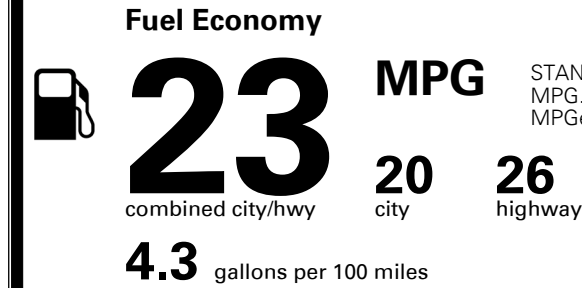

EPA DOT Fuel Economy and Environment

Gasoline Vehicle

STANDARD SUVs range from 13 to 93 MPG. The best vehicle rates 136 MPGe.

You spend $1,250 more in fuel costs over 5 years compared to the average new vehicle.

Annual fuel cost $1,750