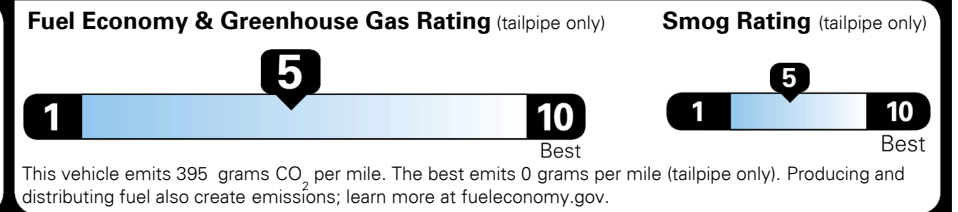

This vehicle emits 395 grams CO₂ per mile. The best emits 0 grams per mile (tailpipe only). Producing and distributing fuel also create emissions; learn more at fueleconomy.gov.

Actual results will vary for many reasons, including driving conditions and how you drive and maintain your vehicle. The average new vehicle gets 27 MPG and costs $7,500 to fuel over 5 years. Cost estimates are based on 15,000 miles per year at $ 2.70 per gallon. MPGe is miles per gasoline gallon equivalent. Vehicle emissions are a significant cause of climate change and smog.

fueleconomy.gov

Calculate personalized estimates and compare vehicles

GOVERNMENT 5-STAR SAFETY RATINGS

PARTS CONTENT INFORMATION

Overall Vehicle Score Not Rated
Based on the combined rating of frontal, side and rollover. Should ONLY be compared to other vehicles of similar size and weight.

Frontal Crash	Driver	Not Rated
	Passenger	Not Rated

Based on the risk of injury in a frontal impact. Should ONLY be compared to other vehicles of similar size and weight.

Side Crash	Front seat	Not Rated
	Rear seat	Not Rated

Star ratings based on the risk of injury in a side impact.

Rollover	Not Rated

Star ratings based on the risk of rollover in a single-vehicle crash.

FOR VEHICLES IN THIS CAR LINE U.S./CANADIAN PARTS CONTENT: 51 %

MAJOR SOURCES OF FOREIGN PARTS: KOREA: 49%

NOTE: PARTS CONTENT DOES NOT INCLUDE FINAL ASSEMBLY, DISTRIBUTION, OR OTHER NON-PARTS COSTS.

Star ratings range from 1 to 5 stars (★★★★★) with 5 being the highest. Source: National Highway Traffic Safety Administration (NHTSA). www.safercar.gov or 1-888-327-4236

FOR THIS VEHICLE FINAL ASSEMBLY POINT: WEST POINT, GA, USA

COUNTRY OF ORIGIN ENGINE: KOREA

TRANSMISSION: USA

Manufacturer's suggested retail price includes Manufacturer's recommended pre-delivery service. License and title fees, state and local taxes and other dealer installed options and accessories are not included in the manufacturer's suggested retail price.