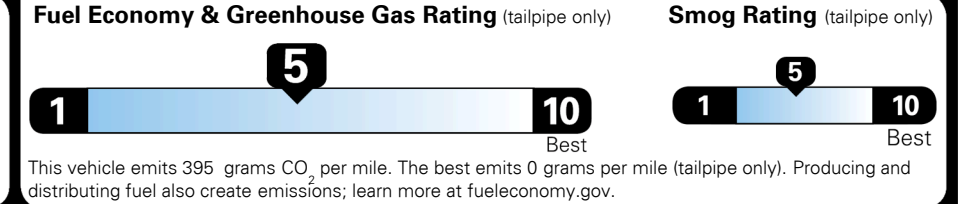

You spend $1,250 more in fuel costs over 5 years compared to the average new vehicle.

Annual fuel cost $1,750