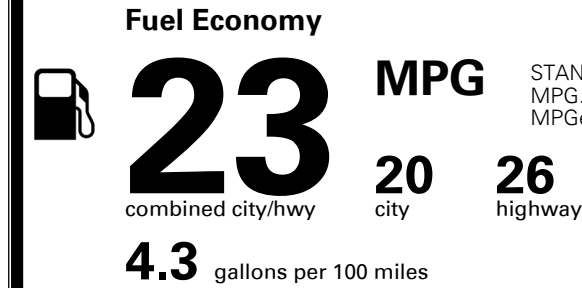

\$210.00
 \$115.00
 \$120.00

MSRP INCLUDING OPTIONS

\$ 37,535.00

INLAND FREIGHT AND HANDLING

\$ 1,045.00

TOTAL MANUFACTURER'S SUGGESTED RETAIL PRICE ▶

\$ 38,580.00

EPA DOT Fuel Economy and Environment

Gasoline Vehicle

You spend \$1,250 more in fuel costs over 5 years compared to the average new vehicle.

Annual fuel cost \$1,750

Actual results will vary for many reasons, including driving conditions and how you drive and maintain your vehicle. The average new vehicle gets 27 MPG and costs \$7,500 to fuel over 5 years. Cost estimates are based on 15,000 miles per year at \$ 2.70 per gallon. MPGe is miles per gasoline gallon equivalent. Vehicle emissions are a significant cause of climate change and smog.