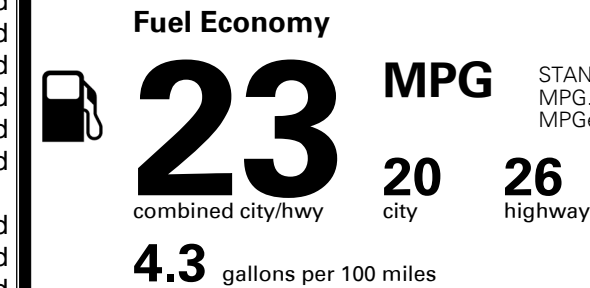

EPA DOT Fuel Economy and Environment

Gasoline Vehicle

STANDARD SUVs range from 13 to 93 MPG. The best vehicle rates 136 MPGe.

You spend
$1,250
more in fuel costs
over 5 years
compared to the
average new vehicle.

Annual fuel cost
$1,750