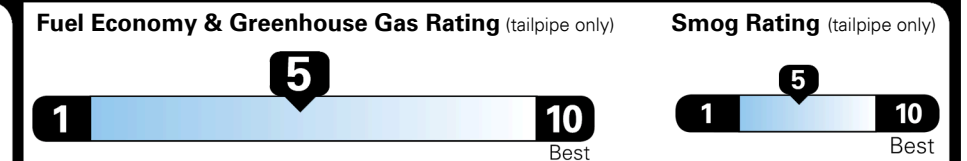

This vehicle emits 395 grams CO₂ per mile. The best emits 0 grams per mile (tailpipe only). Producing and distributing fuel also create emissions; learn more at fueleconomy.gov.

Actual results will vary for many reasons, including driving conditions and how you drive and maintain your vehicle. The average new vehicle gets 27 MPG and costs $7,500 to fuel over 5 years. Cost estimates are based on 15,000 miles per year at $ 2.70 per gallon. MPGe is miles per gasoline gallon equivalent. Vehicle emissions are a significant cause of climate change and smog.

fueleconomy.gov

Calculate personalized estimates and compare vehicles

GOVERNMENT 5-STAR SAFETY RATINGS

Overall Vehicle Score   **Not Rated**

Based on the combined rating of frontal, side and rollover. Should ONLY be compared to other vehicles of similar size and weight.

Frontal   Driver   **Not Rated**

Crash   Passenger   **Not Rated**

Based on the risk of injury in a frontal impact. Should ONLY be compared to other vehicles of similar size and weight.

Side   Front seat   **Not Rated**

Crash   Rear seat   **Not Rated**

Star ratings based on the risk of injury in a side impact.

Rollover   **Not Rated**

Star ratings based on the risk of rollover in a single-vehicle crash.

Star ratings range from 1 to 5 stars (★★★★★) with 5 being the highest.

Source: National Highway Traffic Safety Administration (NHTSA).

www.safercar.gov or 1-888-327-4236

Manufacturer's suggested retail price includes Manufacturer's recommended pre-delivery service. License and title fees, state and local taxes and other dealer installed options and accessories are not included in the manufacturer's suggested retail price.

PARTS CONTENT INFORMATION

FOR VEHICLES IN THIS CAR LINE U.S./CANADIAN PARTS CONTENT: 51 %

MAJOR SOURCES OF FOREIGN PARTS: KOREA: 49%

NOTE: PARTS CONTENT DOES NOT INCLUDE FINAL ASSEMBLY, DISTRIBUTION, OR OTHER NON-PARTS COSTS.

FOR THIS VEHICLE FINAL ASSEMBLY POINT: WEST POINT, GA, USA

COUNTRY OF ORIGIN

ENGINE: KOREA

TRANSMISSION: USA