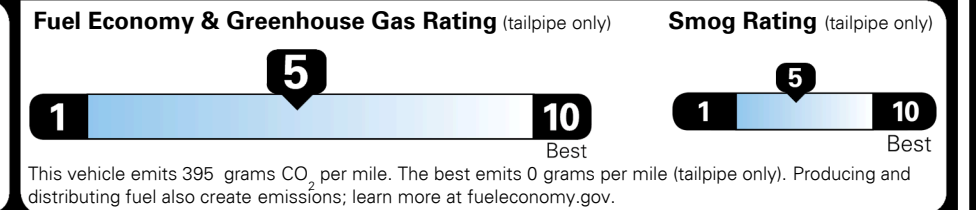

Actual results will vary for many reasons, including driving conditions and how you drive and maintain your vehicle. The average new vehicle gets 27 MPG and costs $7,500 to fuel over 5 years. Cost estimates are based on 15,000 miles per year at $ 2.70 per gallon. MPGe is miles per gasoline gallon equivalent. Vehicle emissions are a significant cause of climate change and smog.

fueleconomy.gov

Calculate personalized estimates and compare vehicles

GOVERNMENT 5-STAR SAFETY RATINGS

Overall Vehicle Score	Not Rated	
Based on the combined rating of frontal, side and rollover. Should ONLY be compared to other vehicles of similar size and weight.		
Frontal Crash	Driver	Not Rated
Based on the risk of injury in a frontal impact. Should ONLY be compared to other vehicles of similar size and weight.	Passenger	Not Rated
Side Crash	Front seat	Not Rated
Star ratings based on the risk of injury in a side impact.	Rear seat	Not Rated
Rollover	Not Rated	
Star ratings based on the risk of rollover in a single-vehicle crash.		

Star ratings range from 1 to 5 stars (★★★★★) with 5 being the highest. Source: National Highway Traffic Safety Administration (NHTSA). www.safercar.gov or 1-888-327-4236

Manufacturer's suggested retail price includes Manufacturer's recommended pre-delivery service. License and title fees, state and local taxes and other dealer installed options and accessories are not included in the manufacturer's suggested retail price.

PARTS CONTENT INFORMATION

FOR VEHICLES IN THIS CAR LINE U.S./CANADIAN PARTS CONTENT: 51 %

MAJOR SOURCES OF FOREIGN PARTS: KOREA: 49%

NOTE: PARTS CONTENT DOES NOT INCLUDE FINAL ASSEMBLY, DISTRIBUTION, OR OTHER NON-PARTS COSTS.

FOR THIS VEHICLE FINAL ASSEMBLY POINT: WEST POINT, GA, USA

COUNTRY OF ORIGIN ENGINE: KOREA
TRANSMISSION: USA