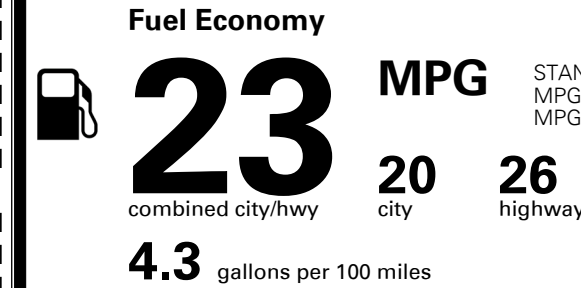

MSRP INCLUDING OPTIONS

\$ 40,215.00

INLAND FREIGHT AND HANDLING

\$ 1,095.00

TOTAL MANUFACTURER'S SUGGESTED RETAIL PRICE ▶

\$ 41,310.00

TOTAL ADDITIONAL WEIGHT: 67.9

#1 MASS MARKET BRAND IN
 J.D. POWER INITIAL QUALITY,
 5 YEARS IN A ROW.

GIVE IT EVERYTHING KIA

For J.D. Power 2019 award information, go to jdpower.com/awards for more details.

EPA DOT Fuel Economy and Environment

Gasoline Vehicle

STANDARD SUVs range from 13 to 93 MPG. The best vehicle rates 136 MPG.

You spend
\$1,250

more in fuel costs
 over 5 years
 compared to the
 average new vehicle.

Annual fuel cost
\$1,750

Fuel Economy & Greenhouse Gas Rating (tailpipe only) Smog Rating (tailpipe only)

This vehicle emits 395 grams CO₂ per mile. The best emits 0 grams per mile (tailpipe only). Producing and distributing fuel also create emissions; learn more at fueleconomy.gov.