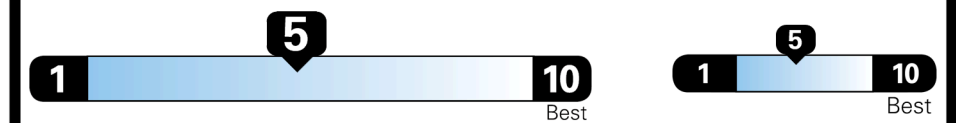

This vehicle emits 395 grams CO₂ per mile. The best emits 0 grams per mile (tailpipe only). Producing and distributing fuel also create emissions; learn more at fueleconomy.gov.

Actual results will vary for many reasons, including driving conditions and how you drive and maintain your vehicle. The average new vehicle gets 27 MPG and costs $7,500 to fuel over 5 years. Cost estimates are based on 15,000 miles per year at $ 2.70 per gallon. MPG is miles per gasoline gallon equivalent. Vehicle emissions are a significant cause of climate change and smog.

fueleconomy.gov

Calculate personalized estimates and compare vehicles

GOVERNMENT 5-STAR SAFETY RATINGS

PARTS CONTENT INFORMATION

Overall Vehicle Score ★★★★★

Based on the combined rating of frontal, side and rollover. Should ONLY be compared to other vehicles of similar size and weight.

Frontal Crash Driver ★★★★★

Frontal Crash Passenger ★★★★★

Based on the risk of injury in a frontal impact. Should ONLY be compared to other vehicles of similar size and weight.

Side Crash Front seat ★★★★★

Side Crash Rear seat ★★★★★

Star ratings based on the risk of injury in a side impact.

Rollover ★★★★★

Star ratings based on the risk of rollover in a single-vehicle crash.

Star ratings range from 1 to 5 stars (★★★★★) with 5 being the highest.

Source: National Highway Traffic Safety Administration (NHTSA).

www.safercar.gov or 1-888-327-4236

Manufacturer's suggested retail price includes Manufacturer's recommended pre-delivery service. License and title fees, state and local taxes and other dealer installed options and accessories are not included in the manufacturer's suggested retail price.

FOR VEHICLES IN THIS CAR LINE U.S./CANADIAN PARTS CONTENT: 51 %

MAJOR SOURCES OF FOREIGN PARTS: KOREA: 49%

NOTE: PARTS CONTENT DOES NOT INCLUDE FINAL ASSEMBLY, DISTRIBUTION, OR OTHER NON-PARTS COSTS.

FOR THIS VEHICLE FINAL ASSEMBLY POINT: WEST POINT, GA, USA

COUNTRY OF ORIGIN

ENGINE: KOREA

TRANSMISSION: USA