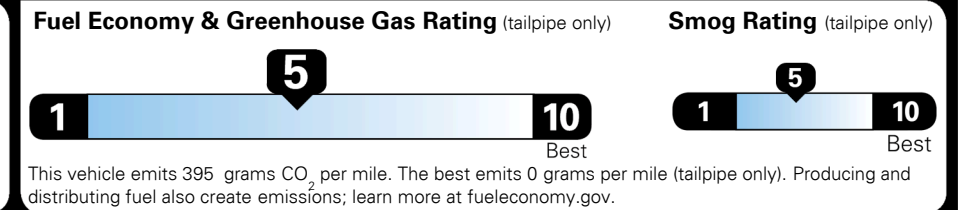

Actual results will vary for many reasons, including driving conditions and how you drive and maintain your vehicle. The average new vehicle gets 27 MPG and costs $7,500 to fuel over 5 years. Cost estimates are based on 15,000 miles per year at $ 2.70 per gallon. MPGe is miles per gasoline gallon equivalent. Vehicle emissions are a significant cause of climate change and smog.

fuelconomy.gov

Calculate personalized estimates and compare vehicles

GOVERNMENT 5-STAR SAFETY RATINGS

Overall Vehicle Score ★ ★ ★ ★ ★

Based on the combined rating of frontal, side and rollover.
Should ONLY be compared to other vehicles of similar size and weight.

Frontal Crash Driver ★ ★ ★ ★
Passenger ★ ★ ★ ★

Based on the risk of injury in a frontal impact.
Should ONLY be compared to other vehicles of similar size and weight.

Side Crash Front seat ★ ★ ★ ★ ★
Rear seat ★ ★ ★ ★ ★

Star ratings based on the risk of injury in a side impact.

Rollover ★ ★ ★ ★ ★
Star ratings based on the risk of rollover in a single-vehicle crash.

Star ratings range from 1 to 5 stars (★★★★★) with 5 being the highest.
Source: National Highway Traffic Safety Administration (NHTSA).
www.safercar.gov or 1-888-327-4236

Manufacturer's suggested retail price includes Manufacturer's recommended pre-delivery service. License and title fees, state and local taxes and other dealer installed options and accessories are not included in the manufacturer's suggested retail price.

PARTS CONTENT INFORMATION

FOR VEHICLES IN THIS CAR LINE U.S./CANADIAN PARTS CONTENT: 51 %

MAJOR SOURCES OF FOREIGN PARTS:
KOREA: 49%

NOTE: PARTS CONTENT DOES NOT INCLUDE FINAL ASSEMBLY, DISTRIBUTION, OR OTHER NON-PARTS COSTS.

FOR THIS VEHICLE FINAL ASSEMBLY POINT:
WEST POINT, GA, USA

COUNTRY OF ORIGIN
ENGINE:

TRANSMISSION: KOREA
USA