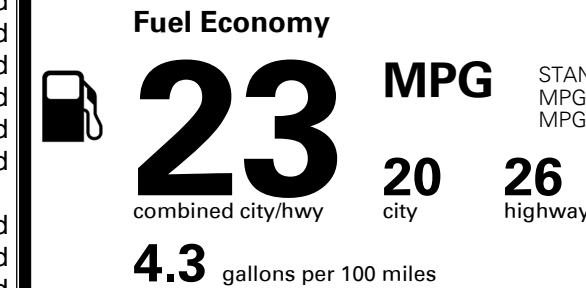

MSRP INCLUDING OPTIONS

\$ 39,285.00

INLAND FREIGHT AND HANDLING

\$ 1,095.00

TOTAL MANUFACTURER'S SUGGESTED RETAIL PRICE ▶

\$ 40,380.00

TOTAL ADDITIONAL WEIGHT: 21.5

#1 MASS MARKET BRAND IN
 J.D. POWER INITIAL QUALITY,
 5 YEARS IN A ROW.

GIVE IT EVERYTHING

For J.D. Power 2019 award information, go to jdpower.com/awards for more details.

EPA DOT Fuel Economy and Environment

Gasoline Vehicle

STANDARD SUVs range from 13 to 93 MPG. The best vehicle rates 136 MPGe.