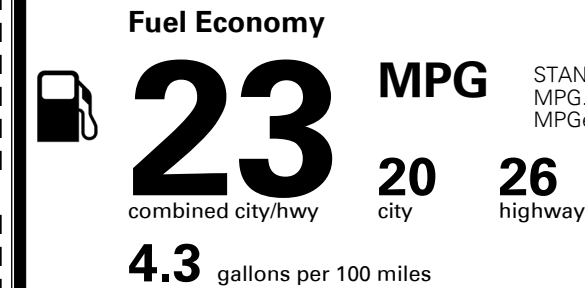

EPA DOT Fuel Economy and Environment

Gasoline Vehicle