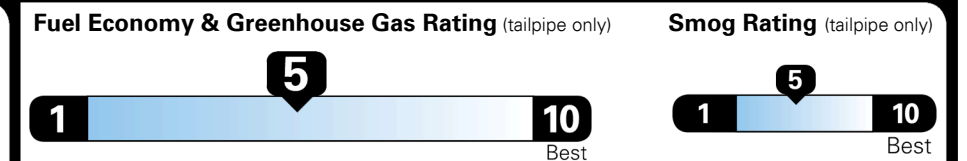

You spend $1,250 more in fuel costs over 5 years compared to the average new vehicle.

Annual fuel cost $1,750