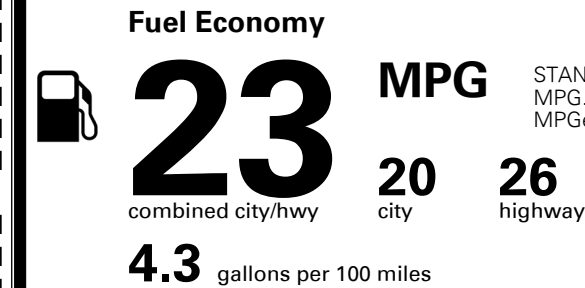

### TOTAL MANUFACTURER'S SUGGESTED RETAIL PRICE ▶

\$ 40,165.00

TOTAL ADDITIONAL WEIGHT: 11.3

#1 MASS MARKET BRAND IN  
 J.D. POWER INITIAL QUALITY,  
 5 YEARS IN A ROW.

GIVE IT EVERYTHING

For J.D. Power 2019 award information, go to [jdpower.com/awards](http://jdpower.com/awards) for more details.

## EPA DOT Fuel Economy and Environment

Gasoline Vehicle

STANDARD SUVs range from 13 to 93 MPG. The best vehicle rates 136 MPGe.

You spend  
**\$1,250**  
 more in fuel costs  
 over 5 years  
 compared to the  
 average new vehicle.