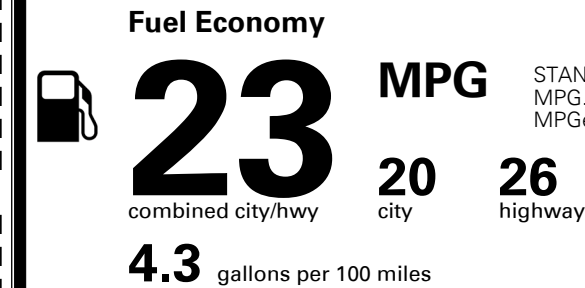

\$ 39,250.00

INLAND FREIGHT AND HANDLING

\$ 1,095.00

TOTAL MANUFACTURER'S SUGGESTED RETAIL PRICE ▶

\$ 40,345.00

TOTAL ADDITIONAL WEIGHT: 12.1

#1 MASS MARKET BRAND IN
 J.D. POWER INITIAL QUALITY,
 5 YEARS IN A ROW.

GIVE IT EVERYTHING

For J.D. Power 2019 award information, go to jdpower.com/awards for more details.

EPA DOT Fuel Economy and Environment

Gasoline Vehicle

STANDARD SUVs range from 13 to 93 MPG. The best vehicle rates 136 MPGe.

You spend
\$1,250
 more in fuel costs
 over 5 years
 compared to the
 average new vehicle.

Annual fuel cost
\$1,750

Fuel Economy & Greenhouse Gas Rating (tailpipe only) Smog Rating (tailpipe only)

This vehicle emits 395 grams CO₂ per mile. The best emits 0 grams per mile (tailpipe only). Producing and distributing fuel also create emissions; learn more at fuel economy.gov.