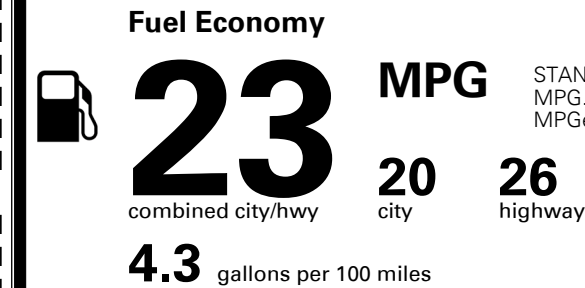

### TOTAL MANUFACTURER'S SUGGESTED RETAIL PRICE ▶

\$ 40,095.00

TOTAL ADDITIONAL WEIGHT: 22.0

#1 MASS MARKET BRAND IN  
 J.D. POWER INITIAL QUALITY,  
 5 YEARS IN A ROW.

GIVE IT EVERYTHING **KIA**

For J.D. Power 2019 award information, go to [jdpower.com/awards](http://jdpower.com/awards) for more details.

## EPA DOT Fuel Economy and Environment

Gasoline Vehicle

STANDARD SUVs range from 13 to 93 MPG. The best vehicle rates 136 MPGe.

You spend  
**\$1,250**  
 more in fuel costs  
 over 5 years  
 compared to the  
 average new vehicle.