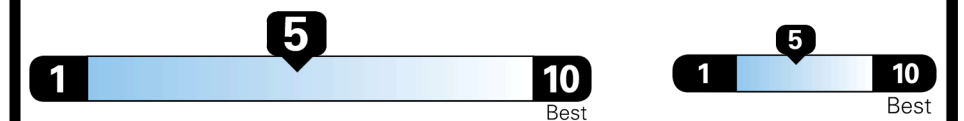

This vehicle emits 395 grams CO₂ per mile. The best emits 0 grams per mile (tailpipe only). Producing and distributing fuel also create emissions; learn more at fuelconomy.gov.

Actual results will vary for many reasons, including driving conditions and how you drive and maintain your vehicle. The average new vehicle gets 27 MPG and costs $7,500 to fuel over 5 years. Cost estimates are based on 15,000 miles per year at $ 2.70 per gallon. MPGe is miles per gasoline gallon equivalent. Vehicle emissions are a significant cause of climate change and smog.

fuelconomy.gov

Calculate personalized estimates and compare vehicles