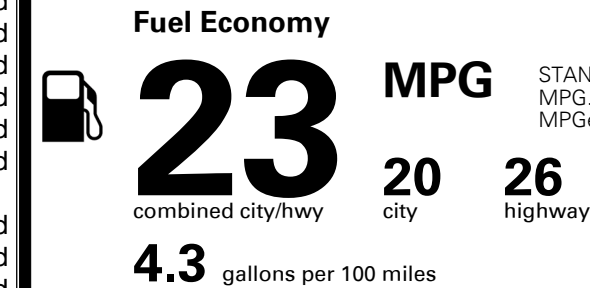

### TOTAL MANUFACTURER'S SUGGESTED RETAIL PRICE ▶

\$ 40,005.00

TOTAL ADDITIONAL WEIGHT: 15.9

#1 MASS MARKET BRAND IN  
 J.D. POWER INITIAL QUALITY,  
 5 YEARS IN A ROW.

GIVE IT EVERYTHING

For J.D. Power 2019 award information, go to [jdpower.com/awards](http://jdpower.com/awards) for more details.

## EPA DOT Fuel Economy and Environment

Gasoline Vehicle

STANDARD SUVs range from 13 to 93 MPG. The best vehicle rates 136 MPGe.

You spend  
**\$1,250**  
 more in fuel costs  
 over 5 years  
 compared to the  
 average new vehicle.