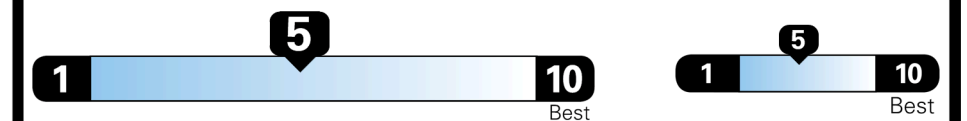

This vehicle emits 395 grams CO₂ per mile. The best emits 0 grams per mile (tailpipe only). Producing and distributing fuel also create emissions; learn more at fuelconomy.gov.

Actual results will vary for many reasons, including driving conditions and how you drive and maintain your vehicle. The average new vehicle gets 27 MPG and costs $7,500 to fuel over 5 years. Cost estimates are based on 15,000 miles per year at $ 2.70 per gallon. MPGe is miles per gasoline gallon equivalent. Vehicle emissions are a significant cause of climate change and smog.

fuelconomy.gov

Calculate personalized estimates and compare vehicles

GOVERNMENT 5-STAR SAFETY RATINGS

Overall Vehicle Score ★★★★★

Based on the combined rating of frontal, side and rollover. Should ONLY be compared to other vehicles of similar size and weight.

Frontal Driver ★★★★★
Crash Passenger ★★★★★

Based on the risk of injury in a frontal impact. Should ONLY be compared to other vehicles of similar size and weight.

Side Front seat ★★★★★
Crash Rear seat ★★★★★

Star ratings based on the risk of injury in a side impact.

Rollover ★★★★★
Star ratings based on the risk of rollover in a single-vehicle crash.

Star ratings range from 1 to 5 stars (★★★★★) with 5 being the highest.

Source: National Highway Traffic Safety Administration (NHTSA).

www.safercar.gov or 1-888-327-4236

Manufacturer's suggested retail price includes Manufacturer's recommended pre-delivery service. License and title fees, state and local taxes and other dealer installed options and accessories are not included in the manufacturer's suggested retail price.

PARTS CONTENT INFORMATION

FOR VEHICLES IN THIS CAR LINE U.S./CANADIAN PARTS CONTENT: 51 %

MAJOR SOURCES OF FOREIGN PARTS: KOREA: 49%

NOTE: PARTS CONTENT DOES NOT INCLUDE FINAL ASSEMBLY, DISTRIBUTION, OR OTHER NON-PARTS COSTS.

FOR THIS VEHICLE FINAL ASSEMBLY POINT: WEST POINT, GA, USA

COUNTRY OF ORIGIN

ENGINE: KOREA

TRANSMISSION: USA