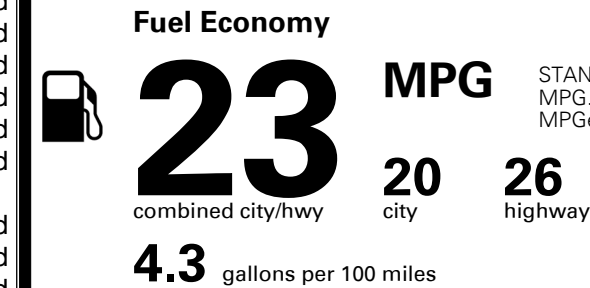

\$ 40,805.00

TOTAL ADDITIONAL WEIGHT: 62.9

#1 MASS MARKET BRAND IN
 J.D. POWER INITIAL QUALITY,
 5 YEARS IN A ROW.

GIVE IT EVERYTHING

For J.D. Power 2019 award information, go to jdpower.com/awards for more details.

EPA DOT Fuel Economy and Environment

Gasoline Vehicle

STANDARD SUVs range from 13 to 93 MPG. The best vehicle rates 136 MPGe.

You spend
\$1,250
 more in fuel costs
 over 5 years
 compared to the
 average new vehicle.