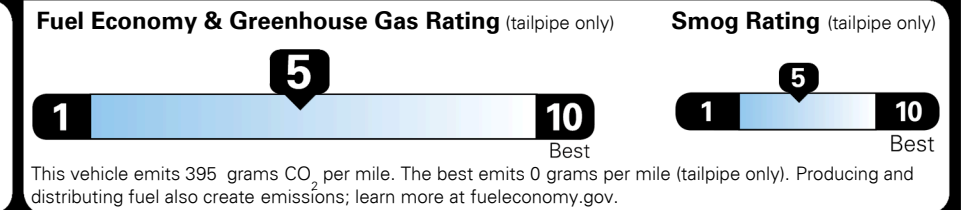

Actual results will vary for many reasons, including driving conditions and how you drive and maintain your vehicle. The average new vehicle gets 27 MPG and costs $7,500 to fuel over 5 years. Cost estimates are based on 15,000 miles per year at $ 2.70 per gallon. MPGe is miles per gasoline gallon equivalent. Vehicle emissions are a significant cause of climate change and smog.

fuel economy.gov

Calculate personalized estimates and compare vehicles

GOVERNMENT 5-STAR SAFETY RATINGS

Overall Vehicle Score ★ ★ ★ ★ ★

Based on the combined rating of frontal, side and rollover. Should ONLY be compared to other vehicles of similar size and weight.

Frontal Crash Driver ★ ★ ★ ★
Passenger ★ ★ ★ ★

Based on the risk of injury in a frontal impact. Should ONLY be compared to other vehicles of similar size and weight.

Side Crash Front seat ★ ★ ★ ★ ★
Rear seat ★ ★ ★ ★ ★

Star ratings based on the risk of injury in a side impact.

Rollover ★ ★ ★ ★

Star ratings based on the risk of rollover in a single-vehicle crash.

Star ratings range from 1 to 5 stars (★★★★★) with 5 being the highest.

Source: National Highway Traffic Safety Administration (NHTSA).

www.safercar.gov or 1-888-327-4236

Manufacturer's suggested retail price includes Manufacturer's recommended pre-delivery service. License and title fees, state and local taxes and other dealer installed options and accessories are not included in the manufacturer's suggested retail price.

PARTS CONTENT INFORMATION

FOR VEHICLES IN THIS CAR LINE U.S./CANADIAN PARTS CONTENT: 51 %

MAJOR SOURCES OF FOREIGN PARTS: KOREA: 49%

NOTE: PARTS CONTENT DOES NOT INCLUDE FINAL ASSEMBLY, DISTRIBUTION, OR OTHER NON-PARTS COSTS.

FOR THIS VEHICLE FINAL ASSEMBLY POINT: WEST POINT, GA, USA

COUNTRY OF ORIGIN

ENGINE: KOREA

TRANSMISSION: USA