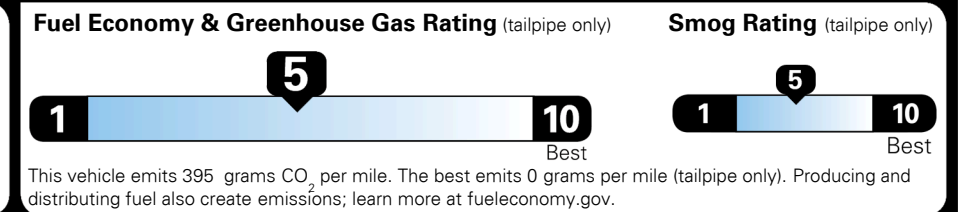

### EPA DOT Fuel Economy and Environment

Gasoline Vehicle

You spend  
**\$1,250**  
more in fuel costs  
over 5 years  
compared to the  
average new vehicle.

**Annual fuel cost**  
**\$1,750**

Actual results will vary for many reasons, including driving conditions and how you drive and maintain your vehicle. The average new vehicle gets 27 MPG and costs \$7,500 to fuel over 5 years. Cost estimates are based on 15,000 miles per year at \$ 2.70 per gallon. MPGe is miles per gasoline gallon equivalent. Vehicle emissions are a significant cause of climate change and smog.