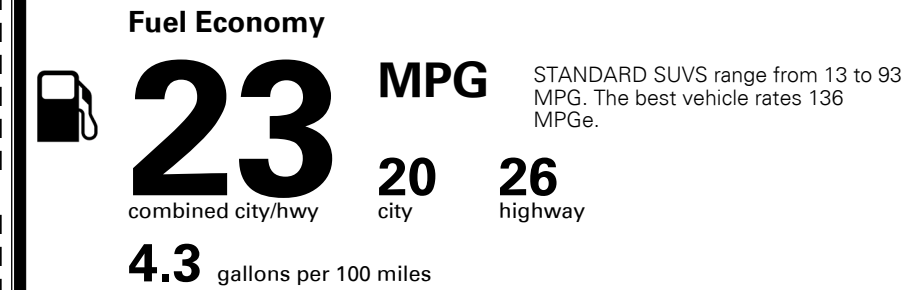

### EPA DOT Fuel Economy and Environment

Gasoline Vehicle

You spend  
**\$1,250**  
more in fuel costs  
over 5 years  
compared to the  
average new vehicle.

**Annual fuel cost**  
**\$1,750**

Actual results will vary for many reasons, including driving conditions and how you drive and maintain your vehicle. The average new vehicle gets 27 MPG and costs \$7,500 to fuel over 5 years. Cost estimates are based on 15,000 miles per year at \$ 2.70 per gallon. MPGe is miles per gasoline gallon equivalent. Vehicle emissions are a significant cause of climate change and smog.