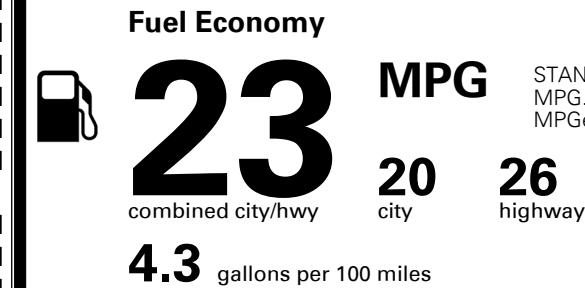

TOTAL MANUFACTURER'S SUGGESTED RETAIL PRICE ▶

\$ 40,075.00

TOTAL ADDITIONAL WEIGHT:

#1 MASS MARKET BRAND IN
 J.D. POWER INITIAL QUALITY,
 5 YEARS IN A ROW.

GIVE IT EVERYTHING **KIA**

For J.D. Power 2019 award information, go to jdpower.com/awards for more details.

EPA DOT Fuel Economy and Environment

Gasoline Vehicle

STANDARD SUVs range from 13 to 93 MPG. The best vehicle rates 136 MPGe.

You spend
\$1,250
 more in fuel costs
 over 5 years
 compared to the
 average new vehicle.