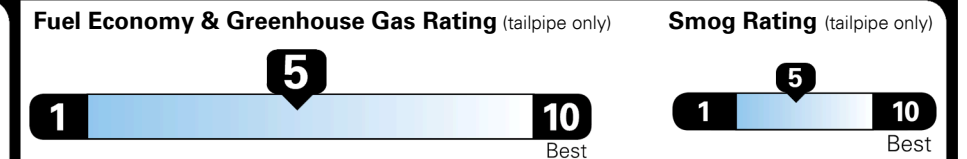

This vehicle emits 395 grams CO₂ per mile. The best emits 0 grams per mile (tailpipe only). Producing and distributing fuel also create emissions; learn more at fuel economy.gov.

Actual results will vary for many reasons, including driving conditions and how you drive and maintain your vehicle. The average new vehicle gets 27 MPG and costs $7,500 to fuel over 5 years. Cost estimates are based on 15,000 miles per year at $ 2.70 per gallon. MPGe is miles per gasoline gallon equivalent. Vehicle emissions are a significant cause of climate change and smog.

fuel economy.gov

Calculate personalized estimates and compare vehicles

GOVERNMENT 5-STAR SAFETY RATINGS

PARTS CONTENT INFORMATION

Overall Vehicle Score ★ ★ ★ ★ ★

Based on the combined rating of frontal, side and rollover. Should ONLY be compared to other vehicles of similar size and weight.

Frontal Driver ★ ★ ★ ★ ★
Crash Passenger ★ ★ ★ ★ ★

Based on the risk of injury in a frontal impact. Should ONLY be compared to other vehicles of similar size and weight.

Side Front seat ★ ★ ★ ★ ★
Crash Rear seat ★ ★ ★ ★ ★

Star ratings based on the risk of injury in a side impact.

Rollover ★ ★ ★ ★ ★

Star ratings based on the risk of rollover in a single-vehicle crash.

Star ratings range from 1 to 5 stars (★★★★★) with 5 being the highest.

Source: National Highway Traffic Safety Administration (NHTSA).

www.safercar.gov or 1-888-327-4236

Manufacturer's suggested retail price includes Manufacturer's recommended pre-delivery service. License and title fees, state and local taxes and other dealer installed options and accessories are not included in the manufacturer's suggested retail price.

FOR VEHICLES IN THIS CAR LINE U.S./CANADIAN PARTS CONTENT: 51 %

MAJOR SOURCES OF FOREIGN PARTS: KOREA: 49%

NOTE: PARTS CONTENT DOES NOT INCLUDE FINAL ASSEMBLY, DISTRIBUTION, OR OTHER NON-PARTS COSTS.

FOR THIS VEHICLE FINAL ASSEMBLY POINT: WEST POINT, GA, USA

COUNTRY OF ORIGIN

ENGINE: KOREA

TRANSMISSION: USA