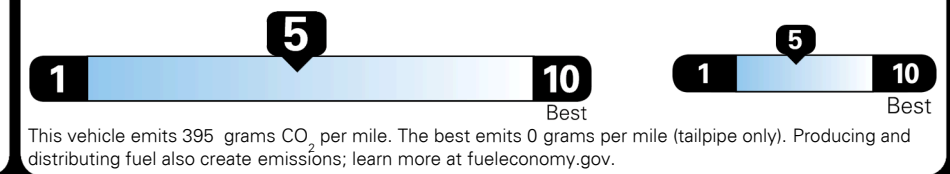

Fuel Economy and Environment

Fuel Economy

Gasoline Vehicle

You spend
\$1,250
more in fuel costs
over 5 years
compared to the
average new vehicle.

Annual fuel cost
\$1,750

Fuel Economy & Greenhouse Gas Rating (tailpipe only) Smog Rating (tailpipe only)