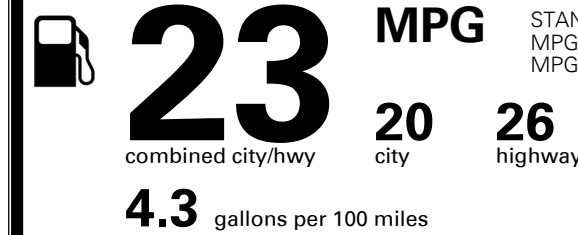

Fuel Economy and Environment

Fuel Economy