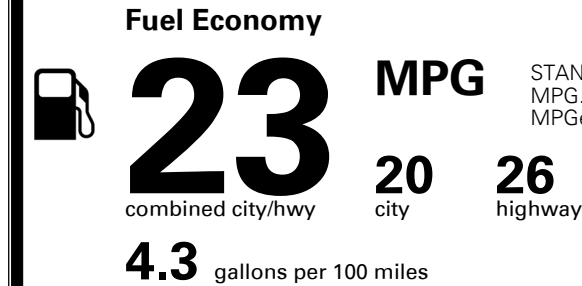

\$210.00

MSRP INCLUDING OPTIONS

\$ 37,300.00

INLAND FREIGHT AND HANDLING

\$ 1,045.00

TOTAL MANUFACTURER'S SUGGESTED RETAIL PRICE ▶

\$ 38,345.00

EPA DOT Fuel Economy and Environment

Gasoline Vehicle

STANDARD SUVs range from 13 to 93 MPG. The best vehicle rates 136 MPGe.

You spend \$1,250 more in fuel costs over 5 years compared to the average new vehicle.

Annual fuel cost \$1,750

This vehicle emits 395 grams CO₂ per mile. The best emits 0 grams per mile (tailpipe only). Producing and distributing fuel also create emissions; learn more at fueleconomy.gov.