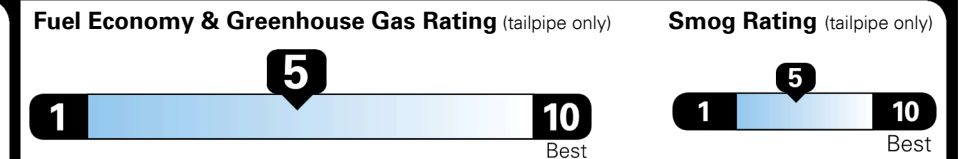

\$210.00

MSRP INCLUDING OPTIONS

\$ 37,300.00

INLAND FREIGHT AND HANDLING

\$ 1,045.00

TOTAL MANUFACTURER'S SUGGESTED RETAIL PRICE ▶

\$ 38,345.00

EPA DOT Fuel Economy and Environment

Gasoline Vehicle

STANDARD SUVs range from 13 to 93 MPG. The best vehicle rates 136 MPGe.

You spend \$1,250 more in fuel costs over 5 years compared to the average new vehicle.

Annual fuel cost \$1,750

This vehicle emits 395 grams CO₂ per mile. The best emits 0 grams per mile (tailpipe only). Producing and distributing fuel also create emissions; learn more at fueleconomy.gov.