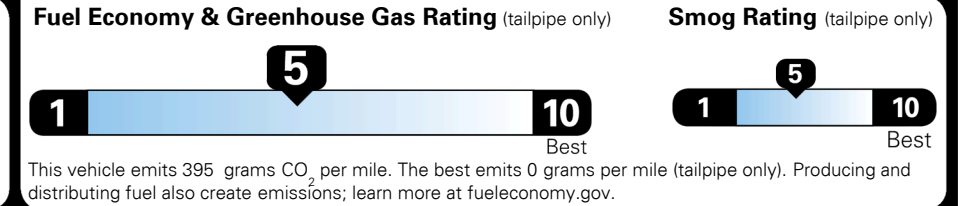

ADDITIONAL INSTALLED EQUIPMENT:
(In addition to or in place of standard features)
Ebony Black Paint \$395.00
Carpeted Floor Mats \$210.00

MSRP INCLUDING OPTIONS \$ 37,695.00
INLAND FREIGHT AND HANDLING \$ 1,095.00
TOTAL MANUFACTURER'S SUGGESTED RETAIL PRICE ▶ \$ 38,790.00

EPA DOT Fuel Economy and Environment

Gasoline Vehicle

You spend **\$1,250** more in fuel costs over 5 years compared to the average new vehicle.

Annual fuel cost \$1,750

Actual results will vary for many reasons, including driving conditions and how you drive and maintain your vehicle. The average new vehicle gets 27 MPG and costs \$7,500 to fuel over 5 years. Cost estimates are based on 15,000 miles per year at \$ 2.70 per gallon. MPGe is miles per gasoline gallon equivalent. Vehicle emissions are a significant cause of climate change and smog.