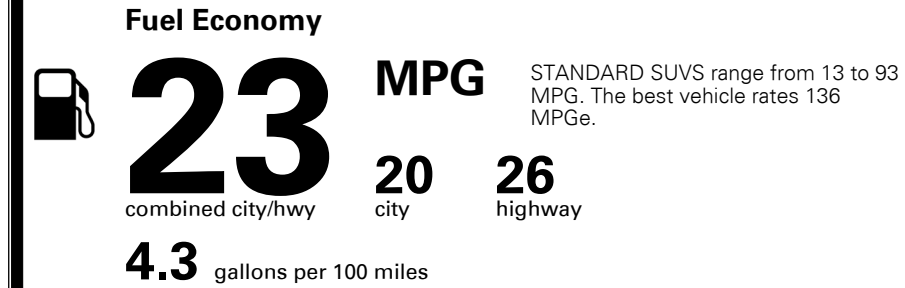

EPA DOT Fuel Economy and Environment

Gasoline Vehicle

You spend **$1,250** more in fuel costs over 5 years compared to the average new vehicle.

Annual fuel cost $1,750