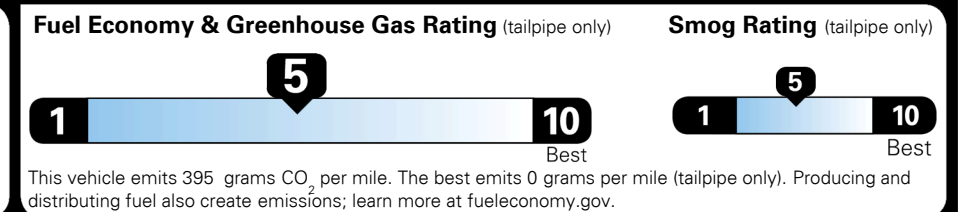

MSRP INCLUDING OPTIONS \$ 32,135.00

INLAND FREIGHT AND HANDLING \$ 1,045.00

**TOTAL MANUFACTURER'S SUGGESTED RETAIL PRICE ▶ \$ 33,180.00**

**EPA DOT Fuel Economy and Environment**

**Gasoline Vehicle**

**Fuel Economy**  
**23** MPG  
 combined city/hwy  
**20** city  
**26** highway  
**4.3** gallons per 100 miles

STANDARD SUVs range from 13 to 83 MPG. The best vehicle rates 136 MPGe.

**You spend \$1,250 more in fuel costs over 5 years**  
 compared to the average new vehicle.

**Annual fuel cost \$1,750**

Actual results will vary for many reasons, including driving conditions and how you drive and maintain your vehicle. The average new vehicle gets 27 MPG and costs \$7,500 to fuel over 5 years. Cost estimates are based on 15,000 miles per year at \$ 2.70 per gallon. MPGe is miles per gasoline gallon equivalent. Vehicle emissions are a significant cause of climate change and smog.