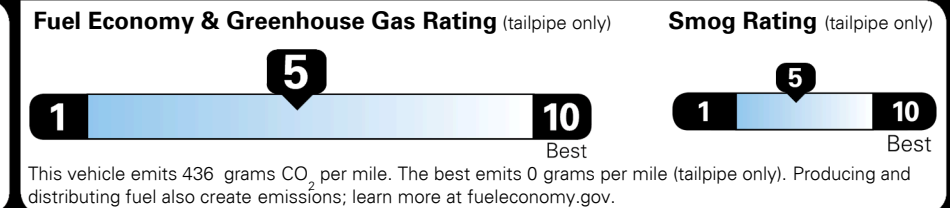

\$ 38,165.00

TOTAL ADDITIONAL WEIGHT: 36.6

EPA DOT Fuel Economy and Environment

Gasoline Vehicle

You spend \$1,650 more in fuel costs over 5 years
 compared to the average new vehicle.

Annual fuel cost \$2,650