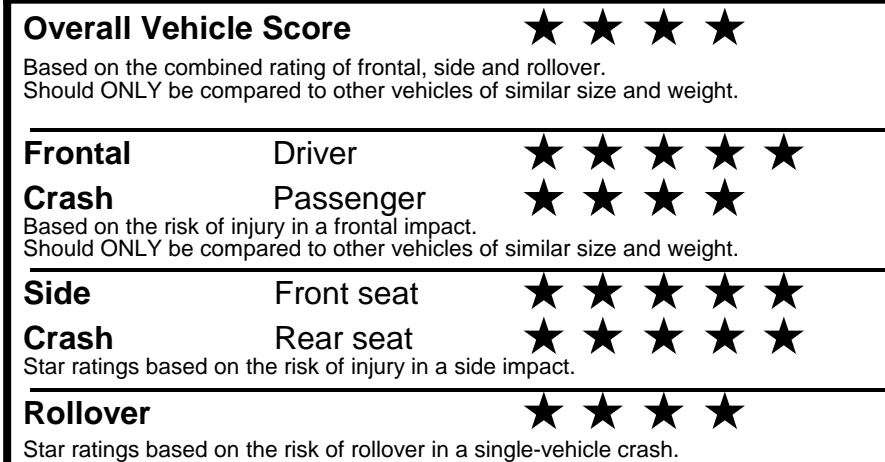

GOVERNMENT 5-STAR SAFETY RATINGS

Star ratings range from 1 to 5 stars (★★★★★) with 5 being the highest.
Source: National Highway Traffic Safety Administration (NHTSA).
www.safercar.gov or 1-888-327-4236

Manufacturer's suggested retail price includes Manufacturer's recommended pre-delivery service. License and title fees, state and local taxes and other dealer installed options and accessories are not included in the manufacturer's suggested retail price.

PARTS CONTENT INFORMATION

FOR VEHICLES IN THIS CAR LINE U.S./CANADIAN PARTS CONTENT: 53 %

MAJOR SOURCES OF FOREIGN PARTS: KOREA: 47%

NOTE: PARTS CONTENT DOES NOT INCLUDE FINAL ASSEMBLY, DISTRIBUTION, OR OTHER NON-PARTS COSTS.

FOR THIS VEHICLE FINAL ASSEMBLY POINT: USA

COUNTRY OF ORIGIN ENGINE: KOREA
TRANSMISSION: USA