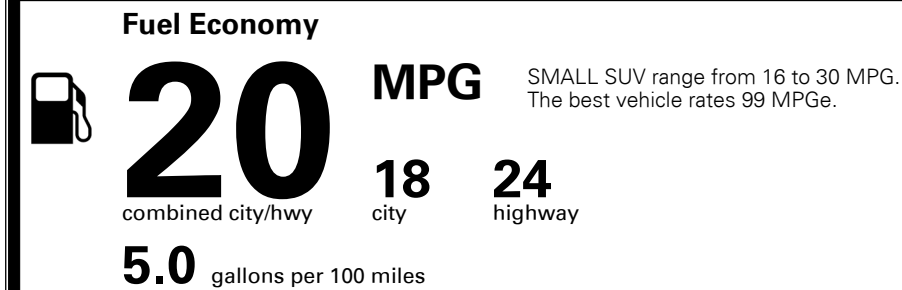

\$ 33,400.00

Included
 \$3,200.00

\$195.00
 \$125.00
 \$395.00
 \$50.00

MSRP INCLUDING OPTIONS

\$ 37,365.00

INLAND FREIGHT AND HANDLING

\$ 800.00

TOTAL MANUFACTURER'S SUGGESTED RETAIL PRICE ▶

\$ 38,165.00

TOTAL ADDITIONAL WEIGHT: 36.6

EPA DOT Fuel Economy and Environment

Gasoline Vehicle

You spend \$1,650 more in fuel costs over 5 years
 compared to the average new vehicle.

Annual fuel cost \$2,650