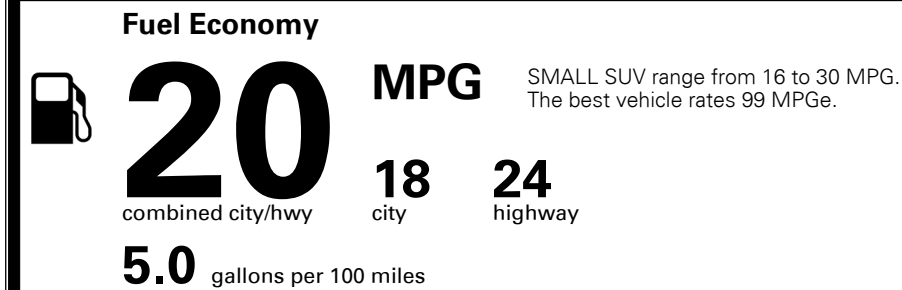

MSRP INCLUDING OPTIONS \$ 36,600.00

INLAND FREIGHT AND HANDLING \$ 800.00

TOTAL MANUFACTURER'S SUGGESTED RETAIL PRICE ▶ \$ 37,400.00

TOTAL ADDITIONAL WEIGHT: 16.4

EPA DOT Fuel Economy and Environment

Gasoline Vehicle

You spend \$1,650 more in fuel costs over 5 years
 compared to the average new vehicle.

Annual fuel cost \$2,650

Actual results will vary for many reasons, including driving conditions and how you drive and maintain your vehicle. The average new vehicle gets 23 MPG and costs \$11,600 to fuel over 5 years. Cost estimates are based on 15,000 miles per year at \$ 3.55 per gallon. MPGe is miles per gasoline gallon equivalent. Vehicle emissions are a significant cause of climate change and smog.