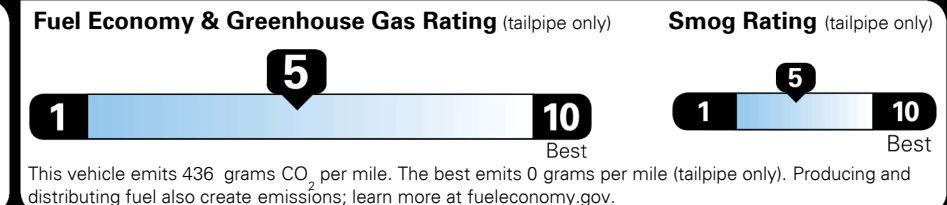

Actual results will vary for many reasons, including driving conditions and how you drive and maintain your vehicle. The average new vehicle gets 23 MPG and costs $11,600 to fuel over 5 years. Cost estimates are based on 15,000 miles per year at $ 3.55 per gallon. MPGe is miles per gasoline gallon equivalent. Vehicle emissions are a significant cause of climate change and smog.

fueleconomy.gov

Calculate personalized estimates and compare vehicles