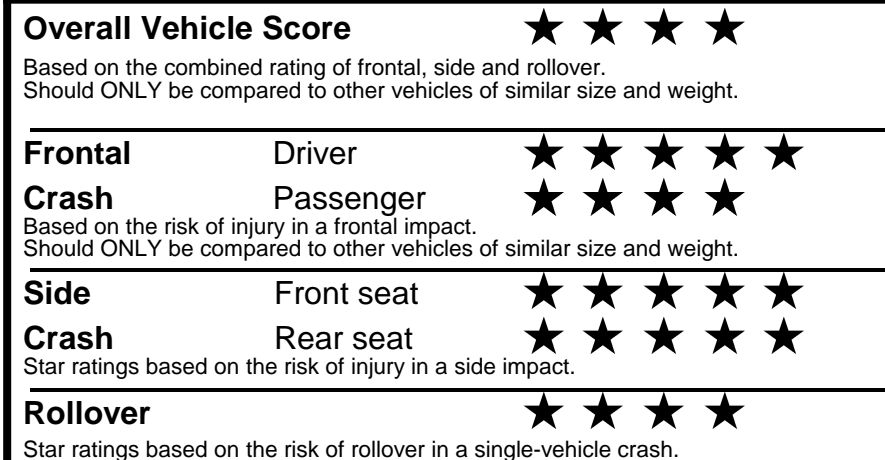

fueleconomy.gov

Calculate personalized estimates and compare vehicles

GOVERNMENT 5-STAR SAFETY RATINGS

Star ratings range from 1 to 5 stars (★★★★★) with 5 being the highest.
 Source: National Highway Traffic Safety Administration (NHTSA).
www.safercar.gov or 1-888-327-4236