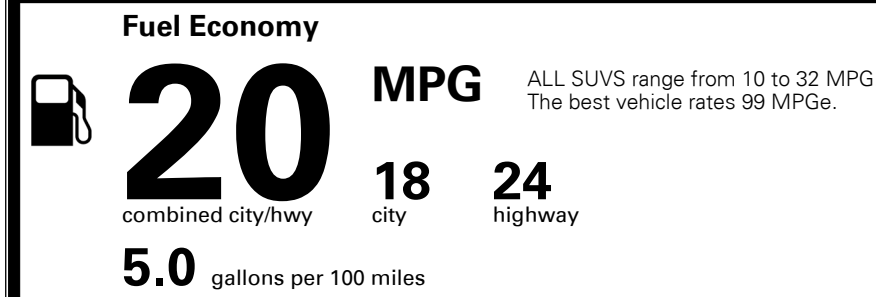

**EPA DOT Fuel Economy and Environment**

**Gasoline Vehicle**

**You spend \$1,400 more in fuel costs over 5 years** compared to the average new vehicle.

**Annual fuel cost \$2,800**

Actual results will vary for many reasons, including driving conditions and how you drive and maintain your vehicle. The average new vehicle gets 22 MPG and costs \$12,600 to fuel over 5 years. Cost estimates are based on 15,000 miles per year at \$ 3.70 per gallon. MPGe is miles per gasoline gallon equivalent. Vehicle emissions are a significant cause of climate change and smog.