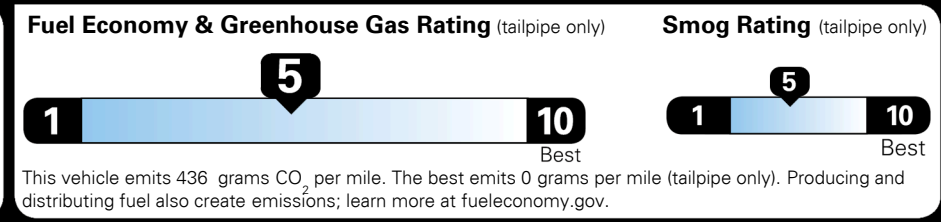

**EPA DOT Fuel Economy and Environment**

**Gasoline Vehicle**

**You spend \$1,400 more in fuel costs over 5 years** compared to the average new vehicle.

**Annual fuel cost \$2,800**

Actual results will vary for many reasons, including driving conditions and how you drive and maintain your vehicle. The average new vehicle gets 22 MPG and costs \$12,600 to fuel over 5 years. Cost estimates are based on 15,000 miles per year at \$ 3.70 per gallon. MPGe is miles per gasoline gallon equivalent. Vehicle emissions are a significant cause of climate change and smog.