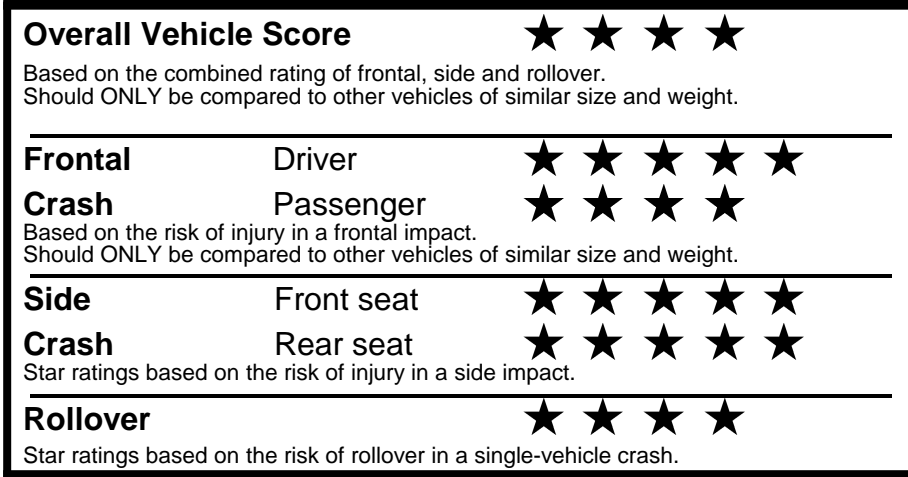

**fueleconomy.gov**  
 Calculate personalized estimates and compare vehicles

Smartphone QR Code

**GOVERNMENT 5-STAR SAFETY RATINGS**

**PARTS CONTENT INFORMATION**

**FOR VEHICLES IN THIS CAR LINE U.S./CANADIAN PARTS CONTENT: 56 %**