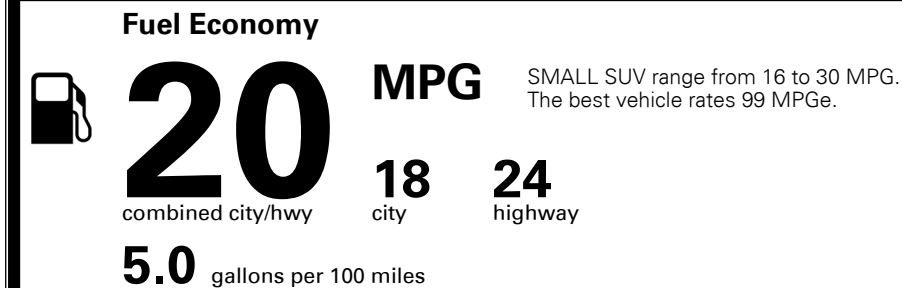

EPA DOT Fuel Economy and Environment

Gasoline Vehicle

You spend \$1,650 more in fuel costs over 5 years compared to the average new vehicle.

Annual fuel cost \$2,650

Actual results will vary for many reasons, including driving conditions and how you drive and maintain your vehicle. The average new vehicle gets 23 MPG and costs \$11,600 to fuel over 5 years. Cost estimates are based on 15,000 miles per year at \$ 3.55 per gallon. MPGe is miles per gasoline gallon equivalent. Vehicle emissions are a significant cause of climate change and smog.