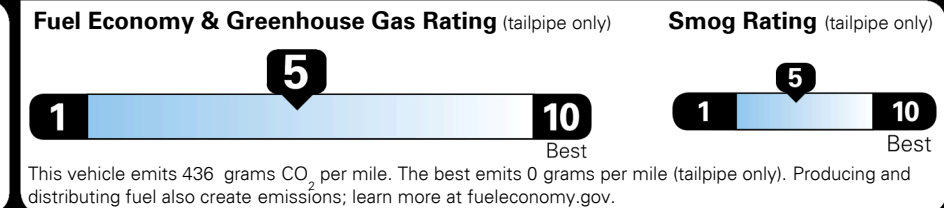

Cross Bars Pano Roof \$205.00
 Cargo Net \$50.00
 Wheel Locks \$50.00

MSRP INCLUDING OPTIONS \$ 35,355.00
 INLAND FREIGHT AND HANDLING \$ 800.00
TOTAL MANUFACTURER'S SUGGESTED RETAIL PRICE ▶ \$ 36,155.00

EPA DOT Fuel Economy and Environment

Gasoline Vehicle

You spend \$1,650 more in fuel costs over 5 years compared to the average new vehicle.

Annual fuel cost \$2,650

Actual results will vary for many reasons, including driving conditions and how you drive and maintain your vehicle. The average new vehicle gets 23 MPG and costs \$11,600 to fuel over 5 years. Cost estimates are based on 15,000 miles per year at \$ 3.55 per gallon. MPGe is miles per gasoline gallon equivalent. Vehicle emissions are a significant cause of climate change and smog.