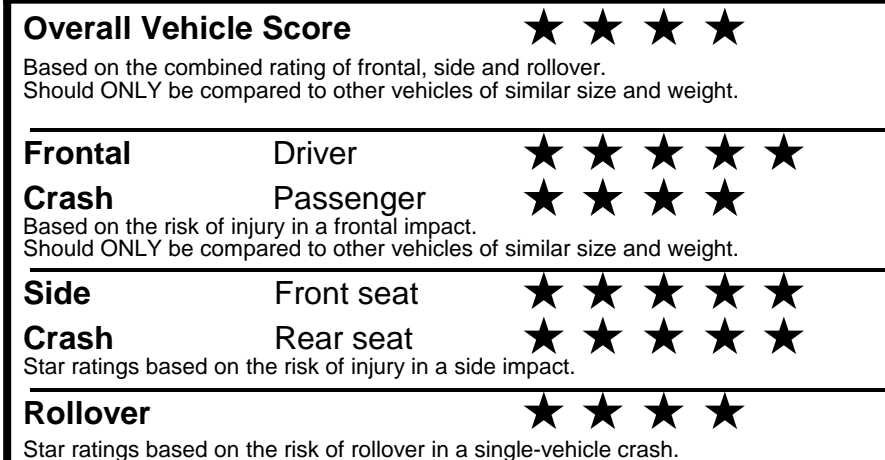

fueleconomy.gov

Calculate personalized estimates and compare vehicles

GOVERNMENT 5-STAR SAFETY RATINGS

Star ratings range from 1 to 5 stars (★★★★★) with 5 being the highest. Source: National Highway Traffic Safety Administration (NHTSA). www.safercar.gov or 1-888-327-4236