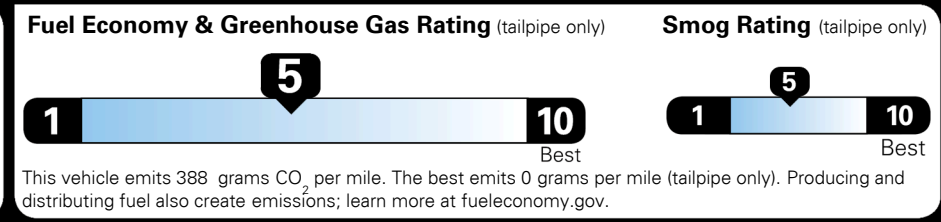

MANUFACTURER'S SUGGESTED RETAIL PRICE ▶

ADDITIONAL INSTALLED EQUIPMENT:
(In addition to or in place of standard features)
Convenience Package $2,200.00
- Fog Lamps
- UVO eServices w/ Telematics with Rear Camera Display
- Heated Front Seats
- Lthr-Wrapped Steering Wheel & Shift Knob
- Auto Dimming Mirror with Compass
- 2nd Row Sunshade Screens
-Carpeted Floor Mats (7 Seats)
- Back-up Warning System $1,000.00
50/50 Split Folding 3rd Row Seat $225.00
Cross Bars $115.00
Cargo Tray 7 Passenger $495.00
Side Step Bars $55.00
Wheel Locks

MSRP INCLUDING OPTIONS $ 28,190.00

INLAND FREIGHT AND HANDLING $ 895.00

TOTAL MANUFACTURER'S SUGGESTED RETAIL PRICE ▶ $ 29,085.00

EPA DOT Fuel Economy and Environment

Gasoline Vehicle

Fuel Economy

23 MPG SMALL SUVs range from 16 to 31 MPG. The best vehicle rates 119 MPGe.
combined city/hwy
20 city
27 highway
4.3 gallons per 100 miles

You spend $500 more in fuel costs over 5 years compared to the average new vehicle.

Annual fuel cost $2,300

Actual results will vary for many reasons, including driving conditions and how you drive and maintain your vehicle. The average new vehicle gets 24 MPG and costs $11,000 to fuel over 5 years. Cost estimates are based on 15,000 miles per year at $ 3.50 per gallon. MPGe is miles per gasoline gallon equivalent. Vehicle emissions are a significant cause of climate change and smog.

fueleconomy.gov
Calculate personalized estimates and compare vehicles

GOVERNMENT 5-STAR SAFETY RATINGS

Overall Vehicle Score ★★★★★
Based on the combined rating of frontal, side and rollover. Should ONLY be compared to other vehicles of similar size and weight.

Frontal	Driver	★★★★★
Crash	Passenger	★★★★★
Side	Front seat	★★★★★
Crash	Rear seat	★★★★★
Rollover		★★★★★

Star ratings based on the risk of injury in a frontal impact. Should ONLY be compared to other vehicles of similar size and weight.

Star ratings based on the risk of injury in a side impact.

Star ratings based on the risk of rollover in a single-vehicle crash.

PARTS CONTENT INFORMATION

FOR VEHICLES IN THIS CAR LINE U.S./CANADIAN PARTS CONTENT: 53 %

MAJOR SOURCES OF FOREIGN PARTS: KOREA: 47%

NOTE: PARTS CONTENT DOES NOT INCLUDE FINAL ASSEMBLY, DISTRIBUTION, OR OTHER NON-PARTS COSTS.

FOR THIS VEHICLE FINAL ASSEMBLY POINT: USA

COUNTRY OF ORIGIN ENGINE: USA

TRANSMISSION: USA

TOTAL ADDITIONAL WEIGHT: 49.1