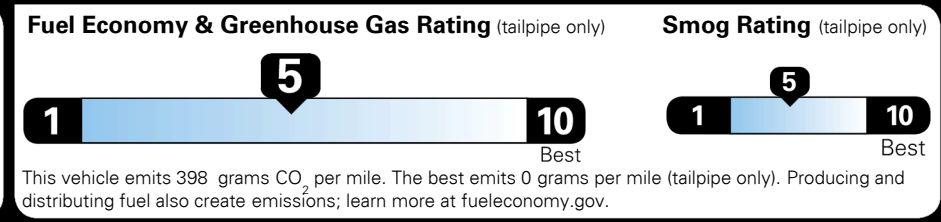

Actual results will vary for many reasons, including driving conditions and how you drive and maintain your vehicle. The average new vehicle gets 23 MPG and costs $11,500 to fuel over 5 years. Cost estimates are based on 15,000 miles per year at $ 3.50 per gallon. MPGe is miles per gasoline gallon equivalent. Vehicle emissions are a significant cause of climate change and smog.

fueleconomy.gov
Calculate personalized estimates and compare vehicles

U.S. DEPARTMENT OF ENERGY U.S. DEPARTMENT OF TRANSPORTATION U.S. ENVIRONMENTAL PROTECTION AGENCY

Smartphone QR Code

GOVERNMENT 5-STAR SAFETY RATINGS

Overall Vehicle Score ★ ★ ★ ★ ★
Based on the combined rating of frontal, side and rollover. Should ONLY be compared to other vehicles of similar size and weight.

Frontal	Driver	★ ★ ★ ★ ★
Crash	Passenger	★ ★ ★ ★ ★
Based on the risk of injury in a frontal impact. Should ONLY be compared to other vehicles of similar size and weight.		
Side	Front seat	★ ★ ★ ★ ★
Crash	Rear seat	★ ★ ★ ★ ★
Star ratings based on the risk of injury in a side impact.		
Rollover		★ ★ ★ ★ ★
Star ratings based on the risk of rollover in a single-vehicle crash.		

PARTS CONTENT INFORMATION

FOR VEHICLES IN THIS CAR LINE U.S./CANADIAN PARTS CONTENT: 52 %

MAJOR SOURCES OF FOREIGN PARTS: KOREA: 48%

NOTE: PARTS CONTENT DOES NOT INCLUDE FINAL ASSEMBLY, DISTRIBUTION, OR OTHER NON-PARTS COSTS.

FOR THIS VEHICLE FINAL ASSEMBLY POINT: USA

COUNTRY OF ORIGIN ENGINE: USA

TRANSMISSION: USA

Star ratings range from 1 to 5 stars (★★★★★) with 5 being the highest.
Source: National Highway Traffic Safety Administration (NHTSA).
www.safercar.gov or 1-888-327-4236

Manufacturer's suggested retail price includes Manufacturer's recommended pre-delivery service. License and title fees, state and local taxes and other dealer installed options and accessories are not included in the manufacturer's suggested retail price.