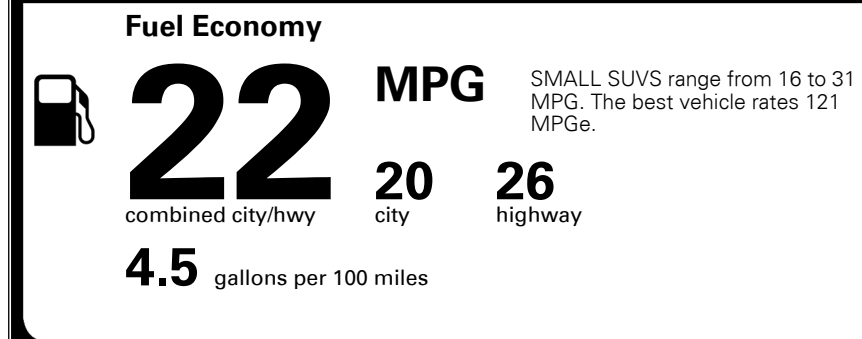

MSRP INCLUDING OPTIONS \$ 26,100.00

INLAND FREIGHT AND HANDLING \$ 850.00

TOTAL MANUFACTURER'S SUGGESTED RETAIL PRICE ▶ \$ 26,950.00

TOTAL ADDITIONAL WEIGHT: 5.3

EPA DOT Fuel Economy and Environment

Gasoline Vehicle