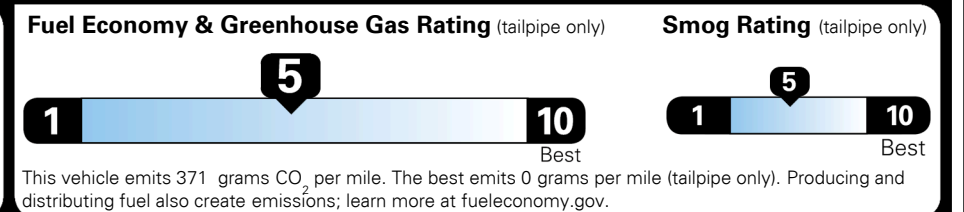

EPA DOT Fuel Economy and Environment

Gasoline Vehicle

Fuel Economy

24 MPG
combined city/hwy

21 MPG
city

30 MPG
highway

4.2 gallons per 100 miles

MIDSIZE CARS range from 12 to 136 MPG. The best vehicle rates 136 MPGe.

You spend **$1,000** more in fuel costs over 5 years compared to the average new vehicle.

Annual fuel cost
$1,700